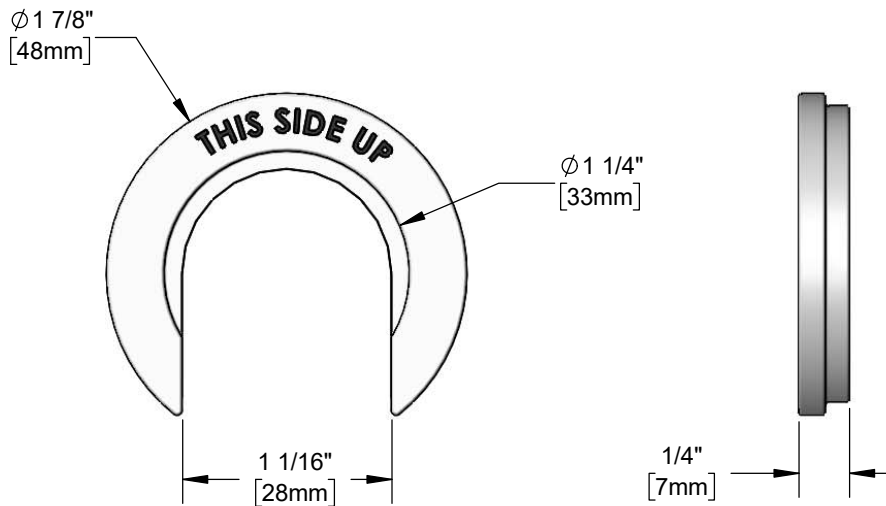

**Architect/Engineering Specifications:**

Rough chrome plated sidebody support washer.

Job Name \_\_\_\_\_  
 Model Specified \_\_\_\_\_ Quantity \_\_\_\_\_  
 Variations Specified \_\_\_\_\_  
 Date \_\_\_\_\_

**Features & Benefits:**

- Concealed sidebody support washer
- Material: Rough chrome plated metal

**Product Compliance:**

- N/A

**Warranty:** One Year (Limited)

**Performance Data:**

- N/A