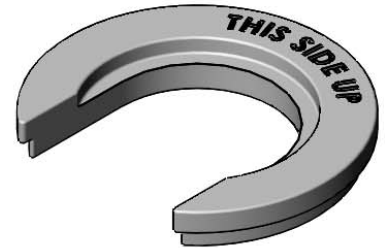

**Architect/Engineering Specifications:**

Rough chrome plated sidebody support washer.

Job Name \_\_\_\_\_  
 Model Specified \_\_\_\_\_ Quantity \_\_\_\_\_  
 Variations Specified \_\_\_\_\_  
 Date \_\_\_\_\_

**Features & Benefits:**

- Concealed sidebody support washer
- Material: Rough chrome plated metal

**Product Compliance:**

- N/A

**Warranty:** One Year (Limited)

**Performance Data:**

- N/A