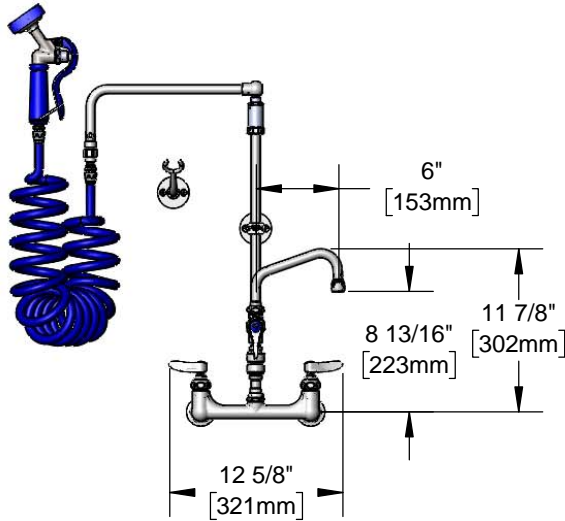

**Architect/Engineering Specifications:**

8" wall mount mixing faucet, compression cartridges with spring checks, lever handles, vacuum breaker, add-on faucet with compression cartridge and lever handle, 6" swing nozzle with stream regulator outlet, 14" riser, overhead swivel arm, 9 ft coiled hose with angled aluminum spray valve, hose hanger hook, wall bracket, and 1/2" NPT female inlets. Certified to ASME A112.18.1/CSA B125.1 and CSA B64.8

Job Name \_\_\_\_\_  
 Model Specified \_\_\_\_\_ Quantity \_\_\_\_\_  
 Variations Specified \_\_\_\_\_  
 Date \_\_\_\_\_

**Features & Benefits:**

- 8" wall mount mixing faucet w/ chrome plated brass body
- Quarter-turn Eterna cartridges w/ spring checks to prevent cross flow of water
- Lever handles w/ color coded indexes
- EasyInstall continuous pressure vacuum breaker
- Add-on faucet w/ polished chrome plated brass body
- 6" swing nozzle w/ stream regulator outlet, Series 1
- 14" riser w/ overhead swivel arm
- 9 ft coiled hose w/ angled aluminum spray valve
- Hose hanger hook w/ mounting screws
- Wall bracket
- 1/2" NPT female Inlets
- Materials: Chrome plated body & tubular spout, chrome plated metal handles, polyurethane hose and aluminum spray valve

**Product Compliance:**

- ASME A112.18.1 / CSA B125.1
- NSF 61 Exempt (Non-Potable)
- CSA B64.8 (VB)

**Warranty: One Year (Limited)**

**Performance Data:**

- Pressure: 20 - 125 psi
- Temperature: 40°F - 140°F
- Flow Rate:
  - Spray Valve: 4.12 GPM @ 60 psi
  - Swing Nozzle: 9.73 GPM @ 60 psi

**Optional Handles**

- 4" Wrist Action
- Lever (Standard)
- 4-Arm

**Optional Cartridges With Checks**

- Quarter-Turn Cerama w/ Check Valve
- Quarter-Turn Eterna w/ Spring Check (Standard)