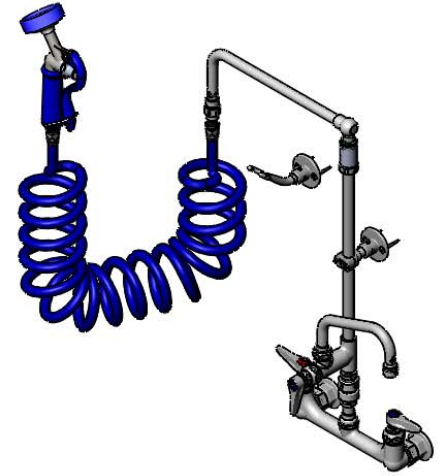

**Architect/Engineering Specifications:**

8" wall mount mixing faucet, compression cartridges with spring checks, lever handles, vacuum breaker, add-on faucet with compression cartridge and lever handle, 6" swing nozzle with stream regulator outlet, 14" riser, overhead swivel arm, 9 ft coiled hose with angled aluminum spray valve, hose hanger hook, wall bracket, and 1/2" NPT female inlets. Certified to ASME A112.18.1/CSA B125.1 and CSA B64.8

Job Name \_\_\_\_\_  
 Model Specified \_\_\_\_\_ Quantity \_\_\_\_\_  
 Variations Specified \_\_\_\_\_  
 Date \_\_\_\_\_

**Features & Benefits:**

- 8" wall mount mixing faucet w/ chrome plated brass body
- Quarter-turn Eterna cartridges w/ spring checks to prevent cross flow of water
- Lever handles w/ color coded indexes
- EasyInstall continuous pressure vacuum breaker
- Add-on faucet w/ polished chrome plated brass body
- 6" swing nozzle w/ stream regulator outlet, Series 1
- 14" riser w/ overhead swivel arm
- 9 ft coiled hose w/ angled aluminum spray valve
- Hose hanger hook w/ mounting screws
- Wall bracket
- 1/2" NPT female Inlets
- Materials: Chrome plated body & tubular spout, chrome plated metal handles, polyurethane hose and aluminum spray valve

**Optional Handles**

- 4" Wrist Action
- Lever (Standard)
- 4-Arm

**Optional Cartridges With Checks**

- Quarter-Turn Cerama w/ Check Valve
- Quarter-Turn Eterna w/ Spring Check (Standard)