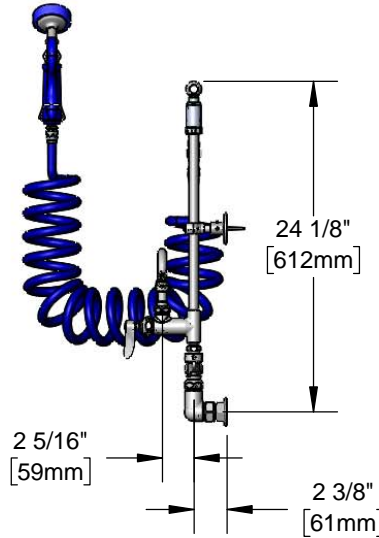

**Architect/Engineering Specifications:**

8" wall mount mixing faucet, compression cartridges with spring checks, lever handles, vacuum breaker, add-on faucet with compression cartridge and lever handle, 6" swing nozzle with stream regulator outlet, 14" riser, overhead swivel arm, 9 ft coiled hose with angled aluminum spray valve, hose hanger hook, wall bracket, and 1/2" NPT female inlets. Certified to ASME A112.18.1/CSA B125.1 and CSA B64.8

Job Name \_\_\_\_\_  
 Model Specified \_\_\_\_\_ Quantity \_\_\_\_\_  
 Variations Specified \_\_\_\_\_  
 Date \_\_\_\_\_

**Features & Benefits:**

- 8" wall mount mixing faucet w/ chrome plated brass body
- Quarter-turn Eterna cartridges w/ spring checks to prevent cross flow of water
- Lever handles w/ color coded indexes
- EasyInstall continuous pressure vacuum breaker
- Add-on faucet w/ polished chrome plated brass body
- 6" swing nozzle w/ stream regulator outlet, Series 1
- 14" riser w/ overhead swivel arm
- 9 ft coiled hose w/ angled aluminum spray valve
- Hose hanger hook w/ mounting screws
- Wall bracket
- 1/2" NPT female Inlets
- Materials: Chrome plated body & tubular spout, chrome plated metal handles, polyurethane hose and aluminum spray valve

**Optional Handles**

- 4" Wrist Action
- Lever (Standard)
- 4-Arm

**Optional Cartridges With Checks**

- Quarter-Turn Cerama w/ Check Valve
- Quarter-Turn Eterna w/ Spring Check (Standard)