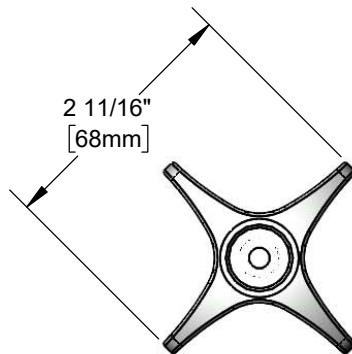

Architect/Engineering Specifications:

Anti-microbial coated 4-arm handles, red and blue indexes and screws. Fits all T&S Eterna compression and Cerama cartridges.

Job Name _____
 Model Specified _____ Quantity _____
 Variations Specified _____
 Date _____

Features & Benefits:

- Anti-microbial coated 4-arm handles (2)
- Red and blue color coded indexes
- Handle screws (2)
- Fits all T&S Eterna compression & Cerama cartridges
- Material: Anti-microbial coated chrome plated metal handle