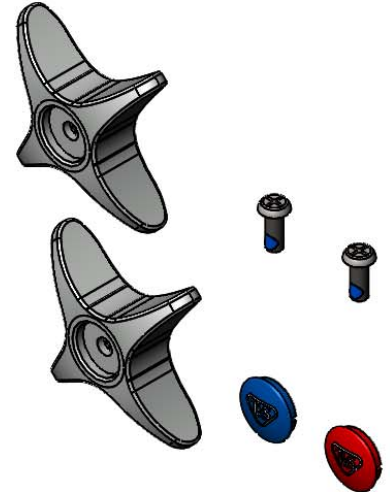

Architect/Engineering Specifications:

Anti-microbial coated 4-arm handles, red and blue indexes and screws. Fits all T&S Eterna compression and Cerama cartridges.

Job Name _____
 Model Specified _____ Quantity _____
 Variations Specified _____
 Date _____

Features & Benefits:

- Anti-microbial coated 4-arm handles (2)
- Red and blue color coded indexes
- Handle screws (2)
- Fits all T&S Eterna compression & Cerama cartridges
- Material: Anti-microbial coated chrome plated metal handle