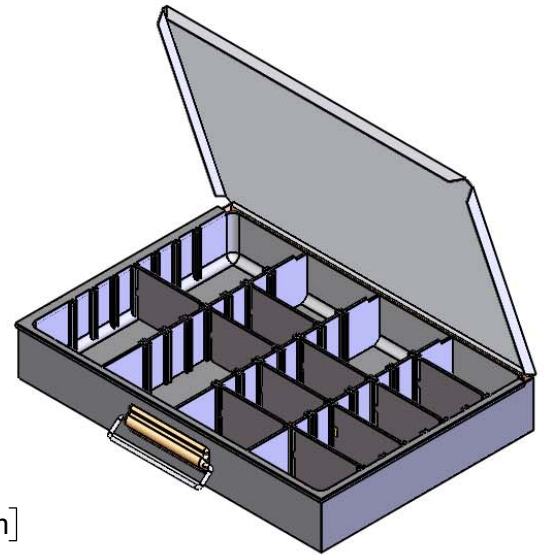

Architect/Engineering Specifications:

Master repair kit box with catch.

Job Name _____
 Model Specified _____ Quantity _____
 Variations Specified _____
 Date _____

Features & Benefits:

- Master repair kit box with catch
- (9) gray plastic dividers (included)
- Material: Steel