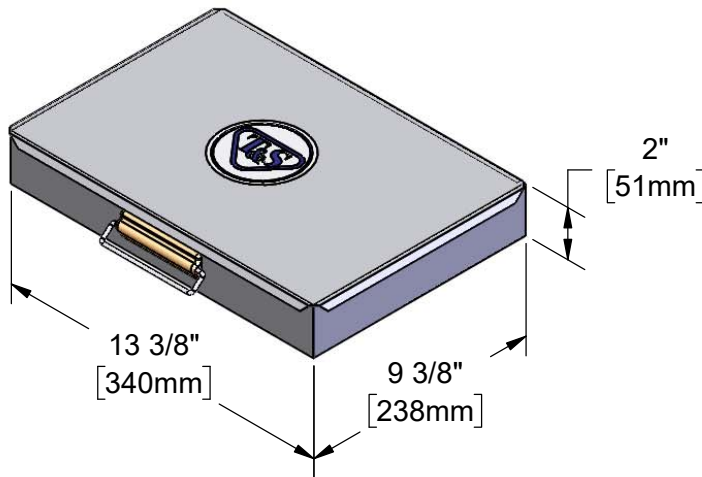

Architect/Engineering Specifications:

Master repair kit box with catch.

Job Name _____
 Model Specified _____ Quantity _____
 Variations Specified _____
 Date _____

Features & Benefits:

- Master repair kit box with catch
- (9) gray plastic dividers (included)
- Material: Steel