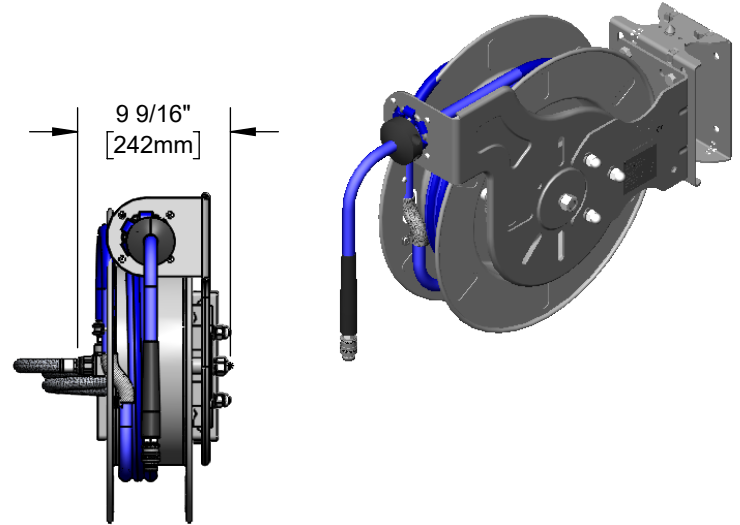

Stainless Steel Retractable Hose Reels

EU-7133

TAG:

Open Stainless Steel Hose Reel

Architect/Engineering Specifications:

Open stainless steel hose reel, chrome plated brass quick disconnect with 1/2" NPT male outlet, 1/2" x 35' [12.7mm x 10.67m] heavy-duty non-marking hose, ratcheting system, multi-fit bracket, adjustable hose bumper, easy install stainless steel wall bracket with reel-to-bracket mounting hardware and 1.5m flexible stainless steel supply hose with 1/2" BSPP female inlet. CE Certified Mark-EU Directives.

Job Name _____
 Model Specified _____ Quantity _____
 Variations Specified _____
 Date _____

Features & Benefits:

- Open stainless steel hose reel
- Chrome plated brass quick disconnect with 1/2" NPT male outlet
- 1/2" x 35' [12.7mm x 10.67m] heavy-duty non-marking hose rated to 300 PSI [20.68 bar]
- Ratcheting system holds the length of hose until a slight tug to retract automatically
- 1.5m flexible stainless steel supply hose with 1/2" BSPP female inlet
- Adjustable hose bumper
- EasyInstall stainless steel hose reel swing bracket with reel-to-bracket mounting hardware
- Multi-fit bracket for wall, ceiling or under counter mounting
- Material: Stainless steel open reel, supply hose and swing bracket & chrome plated brass quick disconnect

Product Compliance:

- NSF 61 Exempt (Non-Potable)
- CE Certified Mark - EU Directives

Warranty: Two Year (Limited)

- Hose: One Year (Limited)

Performance Data:

- Pressure: 20 - 125 psi [1.38 - 8.62 bar]
- Temperature: 40°F - 200°F [4.44°C - 93.33°C]
- Flow Rate: 8.42 GPM [29.87 l/min] @ 60 psi [4.14 bar]

Optional Hose Reel Spray Valve

- EMV-0522-24 Brass Front Trigger Water Gun

Optional Hose Reel Multi-Fit Brackets

1/2" [12.7mm] Stainless Steel Hose Reel

- G016652-45 Deck Mount Pivot Bracket
- G018477-45 Stainless Steel Table Leg Swing Bracket