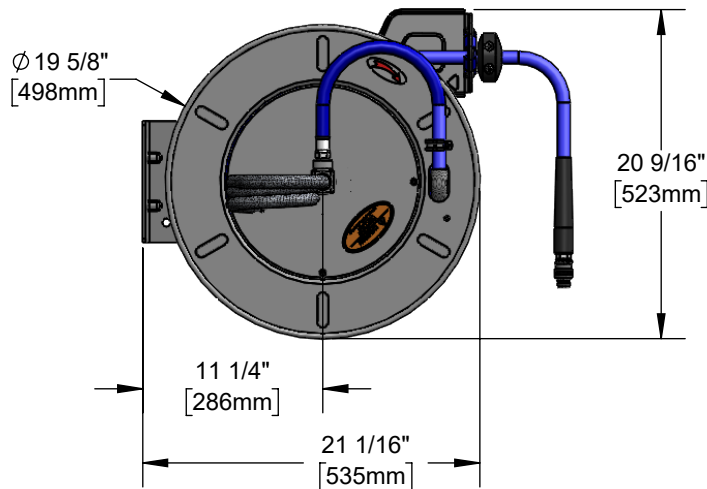

Stainless Steel Retractable Hose Reels

EU-7133

TAG:

Open Stainless Steel Hose Reel

Architect/Engineering Specifications:

Open stainless steel hose reel, chrome plated brass quick disconnect with 1/2" NPT male outlet, 1/2" x 35' [12.7mm x 10.67m] heavy-duty non-marking hose, ratcheting system, multi-fit bracket, adjustable hose bumper, easy install stainless steel wall bracket with reel-to-bracket mounting hardware and 1.5m flexible stainless steel supply hose with 1/2" BSPP female inlet. CE Certified Mark-EU Directives.

Job Name _____
 Model Specified _____ Quantity _____
 Variations Specified _____
 Date _____

Features & Benefits:

- Open stainless steel hose reel
- Chrome plated brass quick disconnect with 1/2" NPT male outlet
- 1/2" x 35' [12.7mm x 10.67m] heavy-duty non-marking hose rated to 300 PSI [20.68 bar]
- Ratcheting system holds the length of hose until a slight tug to retract automatically
- 1.5m flexible stainless steel supply hose with 1/2" BSPP female inlet
- Adjustable hose bumper
- EasyInstall stainless steel hose reel swing bracket with reel-to-bracket mounting hardware
- Multi-fit bracket for wall, ceiling or under counter mounting
- Material: Stainless steel open reel, supply hose and swing bracket & chrome plated brass quick disconnect

Product Compliance:

- NSF 61 Exempt (Non-Potable)
- CE Certified Mark - EU Directives

Warranty: Two Year (Limited)

- Hose: One Year (Limited)

Performance Data:

- Pressure: 20 - 125 psi [1.38 - 8.62 bar]
- Temperature: 40°F - 200°F [4.44°C - 93.33°C]
- Flow Rate: 8.42 GPM [29.87 l/min] @ 60 psi [4.14 bar]

Optional Hose Reel Spray Valve

- EMV-0522-24 Brass Front Trigger Water Gun

Optional Hose Reel Multi-Fit Brackets

1/2" [12.7mm] Stainless Steel Hose Reel

- G016652-45 Deck Mount Pivot Bracket
- G018477-45 Stainless Steel Table Leg Swing Bracket