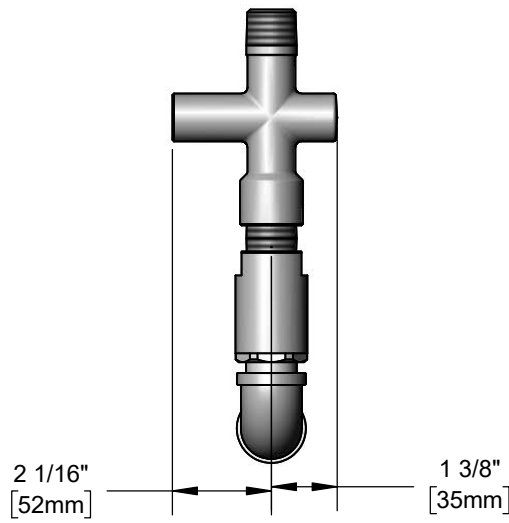

**Architect/Engineering Specifications:**

3/4" washdown hose swivel with thermometer tee.

Job Name \_\_\_\_\_

Model Specified \_\_\_\_\_ Quantity \_\_\_\_\_

Variations Specified \_\_\_\_\_

Date \_\_\_\_\_

**Features & Benefits:**

- 3/4" washdown hose swivel
- Thermometer tee w/ 1/2" NPT female threads
- Material: Chrome plated brass

**Product Compliance:**

- NSF 61 Exempt (Non-Potable)

**Warranty:** One Year (Limited)

**Performance Data:**