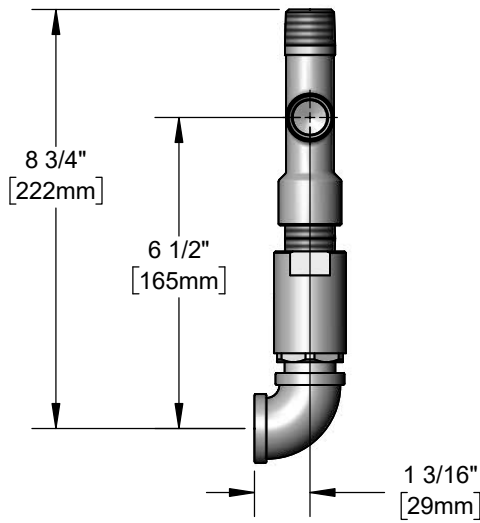

**Architect/Engineering Specifications:**

3/4" washdown hose swivel with thermometer tee.

Job Name \_\_\_\_\_

Model Specified \_\_\_\_\_ Quantity \_\_\_\_\_

Variations Specified \_\_\_\_\_

Date \_\_\_\_\_

**Features & Benefits:**

- 3/4" washdown hose swivel
- Thermometer tee w/ 1/2" NPT female threads
- Material: Chrome plated brass

**Product Compliance:**

- NSF 61 Exempt (Non-Potable)

**Warranty:** One Year (Limited)

**Performance Data:**