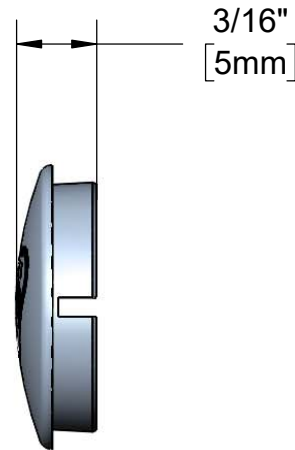

Architect/Engineering Specifications:

Light blue "blank" press-in index with T&S logo.

Job Name _____
 Model Specified _____ Quantity _____
 Variations Specified _____
 Date _____

Features & Benefits:

- Light blue "blank" press-in index with T&S logo
- Material: PBT (Polybutylene Terephthalate)