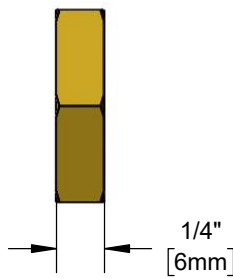

Architect/Engineering Specifications:

1" brass hex locknut with 1/2-14 NPSL female thread.

Job Name _____
 Model Specified _____ Quantity _____
 Variations Specified _____
 Date _____

Features & Benefits:

- Hex locknut
- 1/2-14 NPSL female thread
- Material: Brass

Product Compliance:

- N/A

Warranty: One Year (Limited)

Performance Data:

- N/A