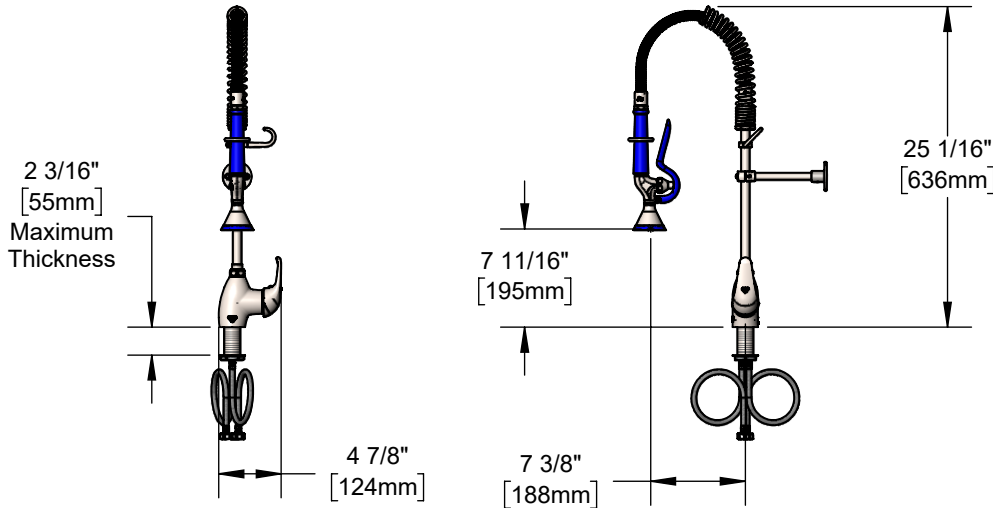

Pre-Rinse Units
SMPF-2LSN-00

TAG:

EVERSTEEL **EasyInstall** *Mini Pre-Rinse Unit*

Architect/Engineering Specifications:

Single hole stainless steel deck mount single lever faucet, stainless steel 12" riser, 24" flexible stainless steel hose with heat resistant handle, stainless steel 1.15 GPM new style spray valve, ceramic cartridge, 18" flexible stainless steel supply hoses with G1/2 female swivel connections, stainless steel 6" adjustable wall bracket, stainless steel spray valve holder and stainless steel overhead spring. Certified to ASME A112.18.1/CSA B125.1, NSF 61-Section 9 and NSF 372. 2019 DOE PRSV - Class II compliant.

Job Name _____
 Model Specified _____ Quantity _____
 Variations Specified _____
 Date _____

Features & Benefits:

- Deck mount single lever faucet w/ brushed stainless steel body
- Stainless steel EasyInstall riser for quick installation
- 24" flexible stainless steel hose w/ heat resistant blue handle and hold down ring
- Stainless steel 1.15 GPM new style spray valve
- Ceramic cartridge
- Stainless steel 6" adjustable wall bracket
- 18" flexible stainless steel supply hoses w/ G1/2 female swivel connections (compatible w/ 1/2" NPSM threads)
- Material: Brushed stainless steel body and handle, stainless steel tubular nozzle, riser, spray valve, flexible hose, and stainless steel supply hoses

- Pressure: 20 - 125 psi [1.38 - 8.62 bar]
- Temperature: 40°F - 140°F [4.44°C - 60°C]
- Flow Rate:
 Spray Valve: 1.15 GPM [4.35 L/min] @ 60 psi [4.14 bar]

**Stainless Steel
Optional Pre-Rinse Spray Valves**