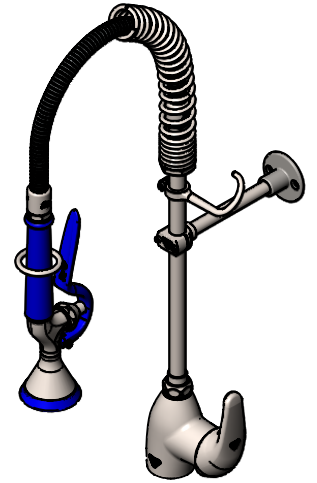

Pre-Rinse Units
SMPF-2LSN-00

TAG:

EVERSTEEL **EasyInstall** *Mini Pre-Rinse Unit*

Architect/Engineering Specifications:

Single hole stainless steel deck mount single lever faucet, stainless steel 12" riser, 24" flexible stainless steel hose with heat resistant handle, stainless steel 1.15 GPM new style spray valve, ceramic cartridge, 18" flexible stainless steel supply hoses with G1/2 female swivel connections, stainless steel 6" adjustable wall bracket, stainless steel spray valve holder and stainless steel overhead spring. Certified to ASME A112.18.1/CSA B125.1, NSF 61-Section 9 and NSF 372. 2019 DOE PRSV - Class II compliant.

Job Name _____
 Model Specified _____ Quantity _____
 Variations Specified _____
 Date _____

Features & Benefits:

- Deck mount single lever faucet w/ brushed stainless steel body
- Stainless steel EasyInstall riser for quick installation
- 24" flexible stainless steel hose w/ heat resistant blue handle and hold down ring
- Stainless steel 1.15 GPM new style spray valve
- Ceramic cartridge
- Stainless steel 6" adjustable wall bracket
- 18" flexible stainless steel supply hoses w/ G1/2 female swivel connections (compatible w/ 1/2" NPSM threads)
- Material: Brushed stainless steel body and handle, stainless steel tubular nozzle, riser, spray valve, flexible hose, and stainless steel supply hoses