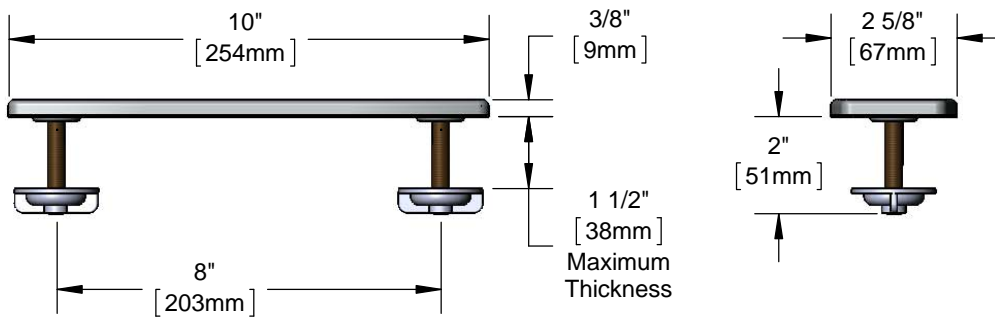

Architect/Engineering Specifications:

Chrome plated brass 8" forged deck plate with vandal resistant pin holes.

Job Name _____
 Model Specified _____ Quantity _____
 Variations Specified _____
 Date _____

Features & Benefits:

- 8" forged deck plate
- Vandal resistant pin holes
- Mounting hardware
- Material: Chrome plated brass

Product Compliance:

- N/A

Warranty: One Year (Limited)

Performance Data:

- N/A