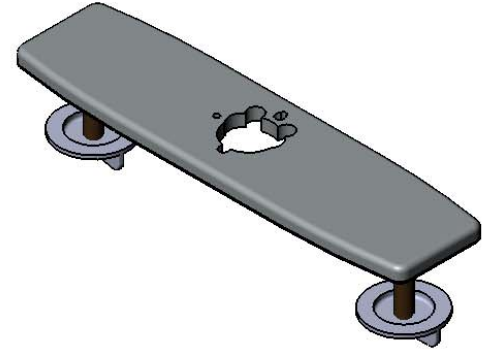

Architect/Engineering Specifications:

Chrome plated brass 8" forged deck plate with vandal resistant pin holes.

Job Name _____
 Model Specified _____ Quantity _____
 Variations Specified _____
 Date _____

Features & Benefits:

- 8" forged deck plate
- Vandal resistant pin holes
- Mounting hardware
- Material: Chrome plated brass

Product Compliance:

- N/A

Warranty: One Year (Limited)

Performance Data:

- N/A