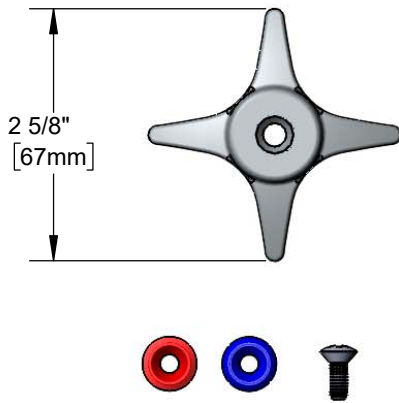

**Architect/Engineering Specifications:**

Polished chrome plated 4-arm handle, red and blue indexes and screw.

Job Name \_\_\_\_\_  
 Model Specified \_\_\_\_\_ Quantity \_\_\_\_\_  
 Variations Specified \_\_\_\_\_  
 Date \_\_\_\_\_

**Features & Benefits:**

- Polished chrome plated 4-arm handle
- Red and blue color coded indexes
- Handle screw
- Fits all T&S branded faucets
- Material: Chrome plated metal handle

**Product Compliance:**