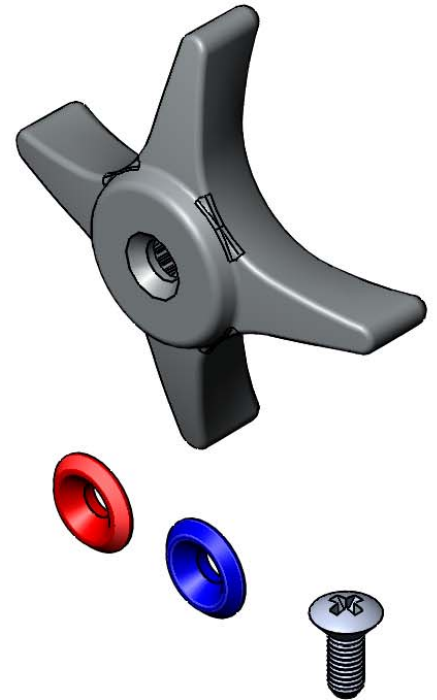

**Architect/Engineering Specifications:**

Polished chrome plated 4-arm handle, red and blue indexes and screw.

Job Name \_\_\_\_\_  
 Model Specified \_\_\_\_\_ Quantity \_\_\_\_\_  
 Variations Specified \_\_\_\_\_  
 Date \_\_\_\_\_

**Features & Benefits:**

- Polished chrome plated 4-arm handle
- Red and blue color coded indexes
- Handle screw
- Fits all T&S branded faucets
- Material: Chrome plated metal handle

**Product Compliance:**