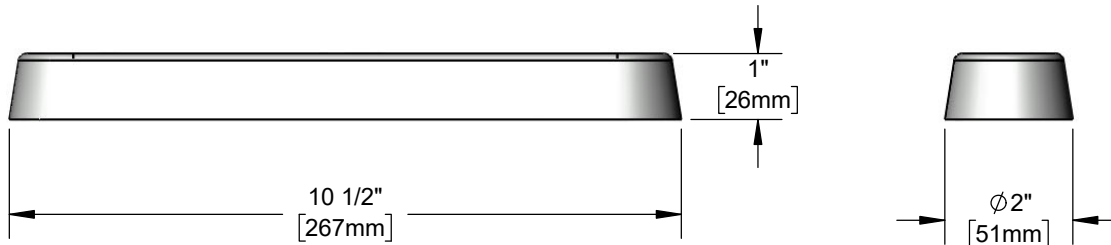

**Architect/Engineering Specifications:**

Stainless steel escutcheon for 8" c/c workboard faucets with T&S Eterna or Cerama cartridges.

Job Name \_\_\_\_\_  
 Model Specified \_\_\_\_\_ Quantity \_\_\_\_\_  
 Variations Specified \_\_\_\_\_  
 Date \_\_\_\_\_

**Features & Benefits:**

- Stainless steel escutcheon for 8" workboard faucets with either Eterna or Cerama cartridges
- Material: Stainless steel

**Product Compliance:**

- N/A

**Warranty:** One Year (Limited)