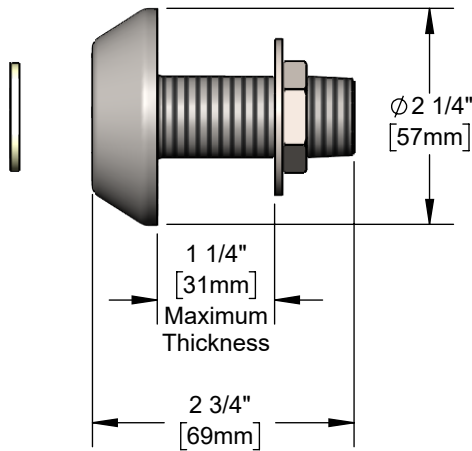

**Architect/Engineering Specifications:**

Stainless steel  $\phi$ 2 1/4" deck faucet flange with G1/2 male shank. Certified to DVGW.

Job Name \_\_\_\_\_  
 Model Specified \_\_\_\_\_ Quantity \_\_\_\_\_  
 Variations Specified \_\_\_\_\_  
 Date \_\_\_\_\_

**Features & Benefits:**

- EU  $\phi$ 2 1/4" deck faucet flange
- G1/2 male shank
- Washer (included)
- Material: Stainless steel

**Product Compliance:**

- DVGW Certified

**Warranty:** One Year (Limited)

**Performance Data:**