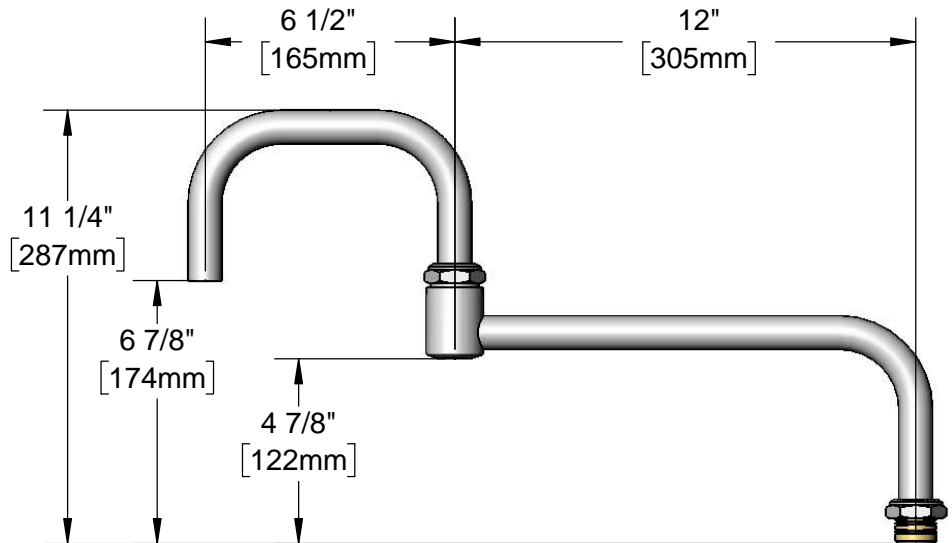

Plain End  
 Outlet

Big-Flo Swivel  
 Joint Fits All  
 Standard T&S  
 Big-Flo Swivel  
 Outlets

Product Specifications:

Big-Flo 18 1/2" Double Joint Swing Nozzle with Plain End Outlet ( 12" Back Section and 6 1/2" Front Section)