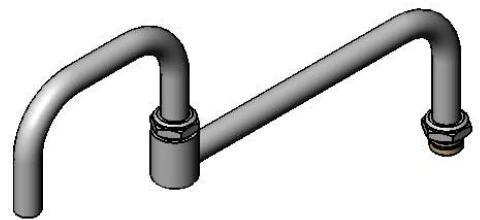

Plain End  
 Outlet

Big-Flo Swivel  
 Joint Fits All  
 Standard T&S  
 Big-Flo Swivel  
 Outlets

Product Specifications:

Big-Flo 18 1/2" Double Joint Swing Nozzle with Plain End Outlet ( 12" Back Section and 6 1/2" Front Section)