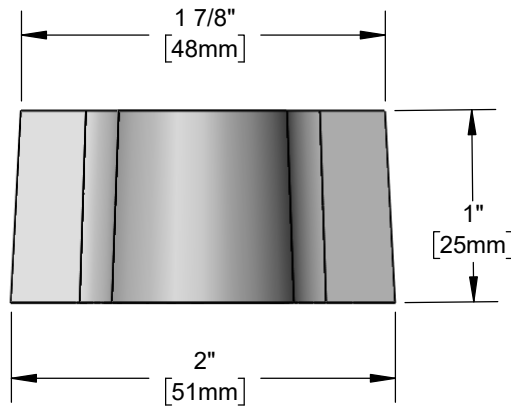

Architect/Engineering Specifications:

ULTRARINSE Diverter Handle.

Job Name _____
Model Specified _____ Quantity _____
Variations Specified _____
Date _____

Features & Benefits:

- ULTRARINSE Diverter Handle
- Material: Chrome plated metal handle

Product Compliance:

- N/A

Warranty: One Year (Limited)

Performance Data:

- N/A