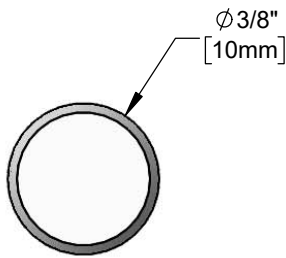

Architect/Engineering Specifications:

Polished chrome brass body plug for pre-set temperature.

Job Name _____
 Model Specified _____ Quantity _____
 Variations Specified _____
 Date _____

Features & Benefits:

- Polished chrome plated brass plug
- Pre-set temperature
- Material: Polished chrome plated brass

Product Compliance:

- N/A

Warranty: One Year (Limited)

Performance Data:

- N/A