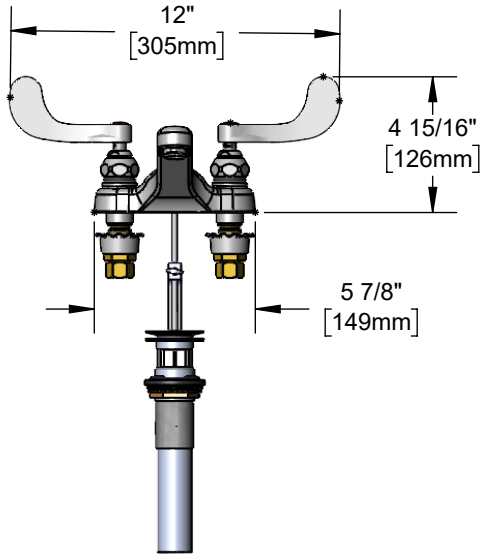

Architect/Engineering Specifications:

4" centerset deck mount mixing faucet with polished chrome plated brass body and integral spout, 2.2 GPM aerator, compression cartridges with spring checks, 4" wrist action handles, 1/2" NPSM male inlets and pop-up drain. Certified to ASME A112.18.1/CSA B125.1, NSF 61-Section 9 and NSF 372.

Job Name _____
 Model Specified _____ Quantity _____
 Variations Specified _____
 Date _____

Features & Benefits:

- 4" centerset deck mount mixing faucet w/ polished chrome plated brass body and integral spout
- 2.2 GPM aerator, Series 3 (B-0199-03)
- Quarter-turn Eterna compression cartridges w/ spring checks to prevent the cross flow of water
- 4" wrist action handles w/ color coded indexes
- 1/2" NPSM male inlets w/ coupling nuts
- Pop-up drain assembly
- Material: Polished chrome plated brass body & spout, chrome plated brass drain assembly and chrome plated metal handles

Product Compliance:

- ASME A112.18.1 / CSA B125.1
- NSF 61 - Section 9
- NSF 372 (Low Lead Content)

Warranty: One Year (Limited)

Performance Data:

- Pressure: 20 - 125 psi [1.38 - 8.62 bar]
- Temperature: 40°F - 140°F [4.44°C - 60°C]
- Flow Rate: 2.2 GPM [8.3 L/min] @ 60 psi [4.14 bar]

Optional Handles

- 4" Wrist Action (Standard)
- Lever
- 4-Arm

Optional Cartridges With Checks

- Quarter-Turn Cerama w/ Check Valve
- Quarter-Turn Eterna w/ Spring Check (Standard)