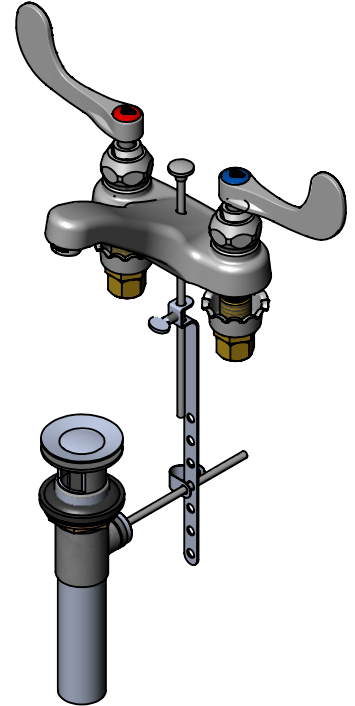

Architect/Engineering Specifications:

4" centerset deck mount mixing faucet with polished chrome plated brass body and integral spout, 2.2 GPM aerator, compression cartridges with spring checks, 4" wrist action handles, 1/2" NPSM male inlets and pop-up drain. Certified to ASME A112.18.1/CSA B125.1, NSF 61-Section 9 and NSF 372.

Job Name _____
 Model Specified _____ Quantity _____
 Variations Specified _____
 Date _____

Features & Benefits:

- 4" centerset deck mount mixing faucet w/ polished chrome plated brass body and integral spout
- 2.2 GPM aerator, Series 3 (B-0199-03)
- Quarter-turn Eterna compression cartridges w/ spring checks to prevent the cross flow of water
- 4" wrist action handles w/ color coded indexes
- 1/2" NPSM male inlets w/ coupling nuts
- Pop-up drain assembly
- Material: Polished chrome plated brass body & spout, chrome plated brass drain assembly and chrome plated metal handles

Optional Handles

- 4" Wrist Action (Standard)
- Lever
- 4-Arm

Optional Cartridges With Checks

- Quarter-Turn Cerama w/ Check Valve
- Quarter-Turn Eterna w/ Spring Check (Standard)