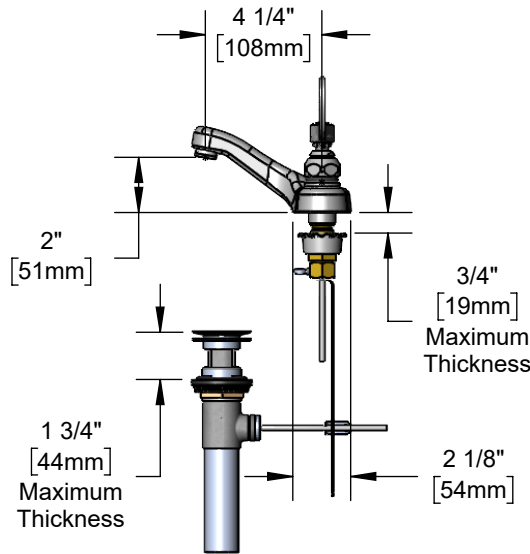

Architect/Engineering Specifications:

4" centerset deck mount mixing faucet with polished chrome plated brass body and integral spout, 2.2 GPM aerator, compression cartridges with spring checks, 4" wrist action handles, 1/2" NPSM male inlets and pop-up drain. Certified to ASME A112.18.1/CSA B125.1, NSF 61-Section 9 and NSF 372.

Job Name _____
 Model Specified _____ Quantity _____
 Variations Specified _____
 Date _____

Features & Benefits:

- 4" centerset deck mount mixing faucet w/ polished chrome plated brass body and integral spout
- 2.2 GPM aerator, Series 3 (B-0199-03)
- Quarter-turn Eterna compression cartridges w/ spring checks to prevent the cross flow of water
- 4" wrist action handles w/ color coded indexes
- 1/2" NPSM male inlets w/ coupling nuts
- Pop-up drain assembly
- Material: Polished chrome plated brass body & spout, chrome plated brass drain assembly and chrome plated metal handles

Product Compliance:

- ASME A112.18.1 / CSA B125.1
- NSF 61 - Section 9
- NSF 372 (Low Lead Content)

Warranty: One Year (Limited)

Performance Data:

- Pressure: 20 - 125 psi [1.38 - 8.62 bar]
- Temperature: 40°F - 140°F [4.44°C - 60°C]
- Flow Rate: 2.2 GPM [8.3 L/min] @ 60 psi [4.14 bar]

Optional Handles

- 4" Wrist Action (Standard)
- Lever
- 4-Arm

Optional Cartridges With Checks

- Quarter-Turn Cerama w/ Check Valve
- Quarter-Turn Eterna w/ Spring Check (Standard)