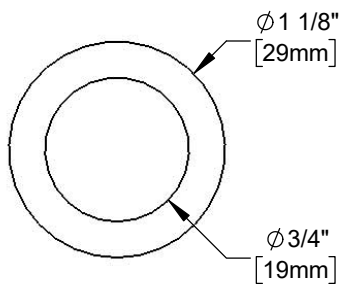

**Architect/Engineering Specifications:**

1 1/8" rubber coupling nut washer for T&S faucets.

Job Name \_\_\_\_\_  
 Model Specified \_\_\_\_\_ Quantity \_\_\_\_\_  
 Variations Specified \_\_\_\_\_  
 Date \_\_\_\_\_

**Features & Benefits:**

- Rubber coupling nut washer for T&S faucets
- Material: Rubber

**Product Compliance:**

- N/A

**Warranty:** One Year (Limited)

**Performance Data:**

- N/A