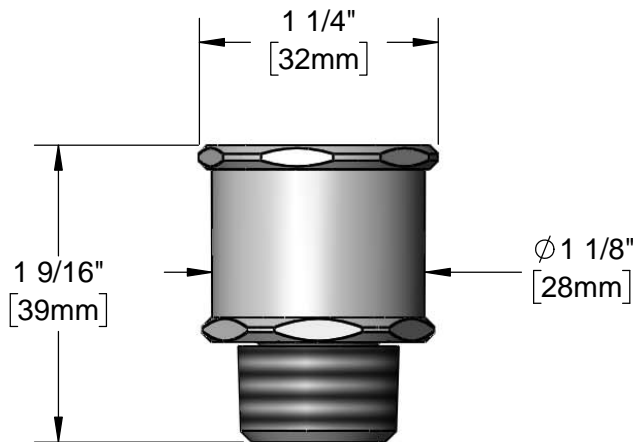

Architect/Engineering Specifications:

Hose reel hose and spray valve hex swivel with 1/2" NPT female and male threads. Fits all T&S 1/2" hose reels. Includes an installation hex wrench.

Job Name _____

Model Specified _____ Quantity _____

Variations Specified _____

Date _____

Features & Benefits:

- Hose reel hose and spray valve hex swivel
- Fits all T&S 1/2" hose reels
- 1/2" NPT female and male threads
- Installation hex wrench included
- Material: Chrome plated brass