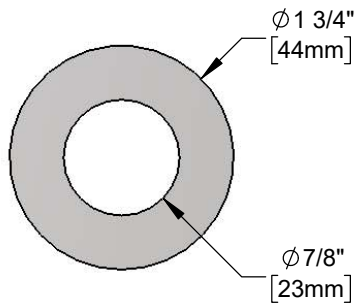

Architect/Engineering Specifications:

1 3/4" Delrin washer for T&S faucets. Certified to NSF 61-Section 9 and NSF 372.

Job Name \_\_\_\_\_  
 Model Specified \_\_\_\_\_ Quantity \_\_\_\_\_  
 Variations Specified \_\_\_\_\_  
 Date \_\_\_\_\_