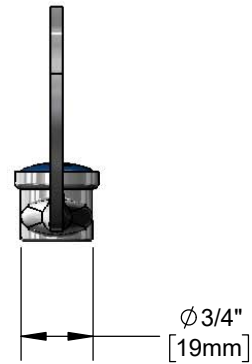

Architect/Engineering Specifications:

6" wrist action handle with blue index and screw. Fits all standard T&S Eterna and Cerama cartridges.

Job Name _____
 Model Specified _____ Quantity _____
 Variations Specified _____
 Date _____

Features & Benefits:

- 6" wrist action handle w/ blue index & screw
- Material: Chrome plated brass handle

Product Compliance:

- N/A

Warranty: One Year (Limited)

Performance Data:

- N/A