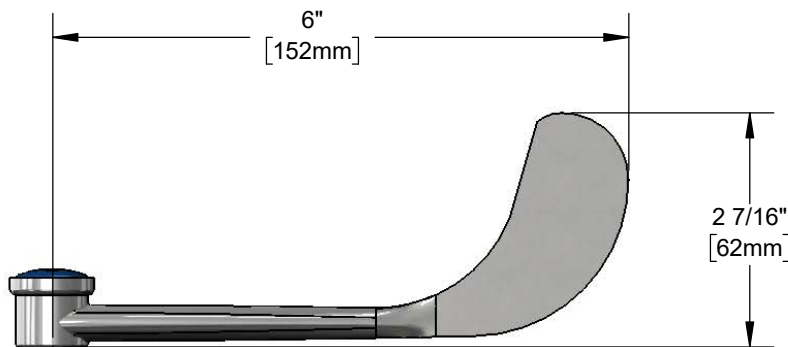

Architect/Engineering Specifications:

6" wrist action handle with blue index and screw. Fits all standard T&S Eterna and Cerama cartridges.

Job Name _____
 Model Specified _____ Quantity _____
 Variations Specified _____
 Date _____

Features & Benefits:

- 6" wrist action handle w/ blue index & screw
- Material: Chrome plated brass handle

Product Compliance:

- N/A

Warranty: One Year (Limited)

Performance Data:

- N/A