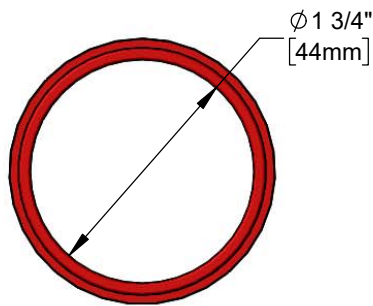

Architect/Engineering Specifications:

Ø2 1/16" red plastic washer for aesthetic faucets.

Job Name _____
 Model Specified _____ Quantity _____
 Variations Specified _____
 Date _____

Features & Benefits:

- Red washer for T&S aesthetic faucets
- Material: Plastic