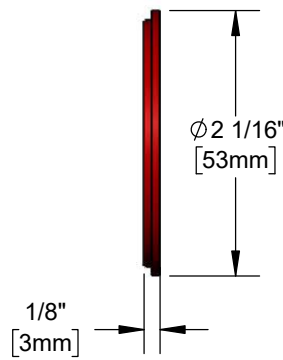

Architect/Engineering Specifications:

Ø2 1/16" red plastic washer for aesthetic faucets.

Job Name _____
 Model Specified _____ Quantity _____
 Variations Specified _____
 Date _____

Features & Benefits:

- Red washer for T&S aesthetic faucets
- Material: Plastic