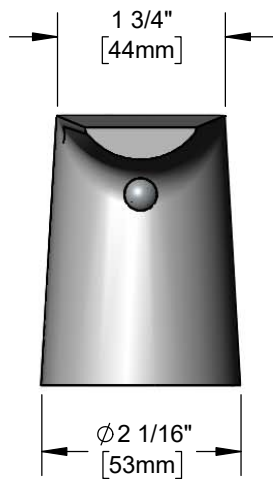

Architect/Engineering Specifications:

Polished chrome plated brass widespread handle with index button, set screw and hex wrench.

Job Name _____

Model Specified _____ Quantity _____

Variations Specified _____

Date _____

Features & Benefits:

- Widespread handle
- Index button, set screw and hex wrench included
- Material: Polished chrome plated brass

Product Compliance:

- N/A

Warranty: One Year (Limited)

Performance Data: