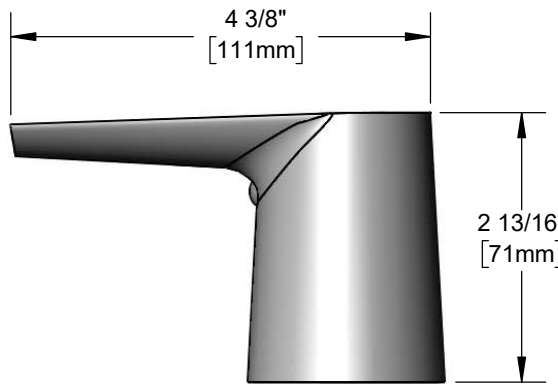

Architect/Engineering Specifications:

Polished chrome plated brass widespread handle with index button, set screw and hex wrench.

Job Name _____

Model Specified _____ Quantity _____

Variations Specified _____

Date _____

Features & Benefits:

- Widespread handle
- Index button, set screw and hex wrench included
- Material: Polished chrome plated brass

Product Compliance:

- N/A

Warranty: One Year (Limited)

Performance Data: