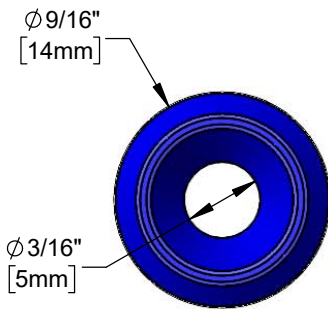

Architect/Engineering Specifications:

Blue nylon index button (cold).

Job Name _____
 Model Specified _____ Quantity _____
 Variations Specified _____
 Date _____

Features & Benefits:

- Blue nylon index button (cold)
- Material: Nylon