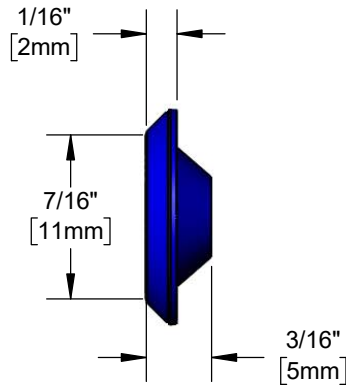

Architect/Engineering Specifications:

Blue nylon index button (cold).

Job Name _____
 Model Specified _____ Quantity _____
 Variations Specified _____
 Date _____

Features & Benefits:

- Blue nylon index button (cold)
- Material: Nylon