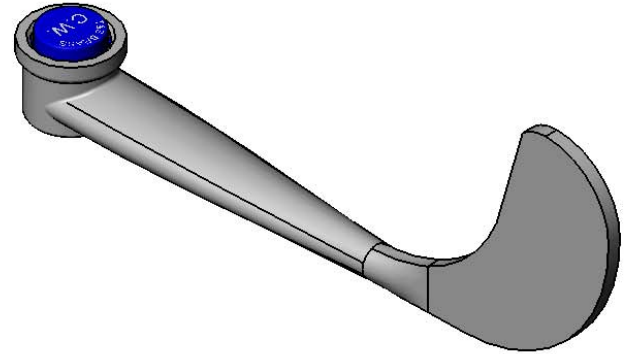

**Faucets and Fittings**  
**B-WH6C**

TAG:

*6" Wrist Action Handle*

**Architect/Engineering Specifications:**

6" wrist action handle w/ blue (CW) snap-in index. Fits all standard T&S Eterna and Cerama cartridges.

Job Name \_\_\_\_\_  
 Model Specified \_\_\_\_\_ Quantity \_\_\_\_\_  
 Variations Specified \_\_\_\_\_  
 Date \_\_\_\_\_

**Features & Benefits:**

- 6" wrist action handle
- Blue (CW) snap-in index
- Fits all T&S Eterna and Cerama cartridges
- Material: Chrome plated metal handle