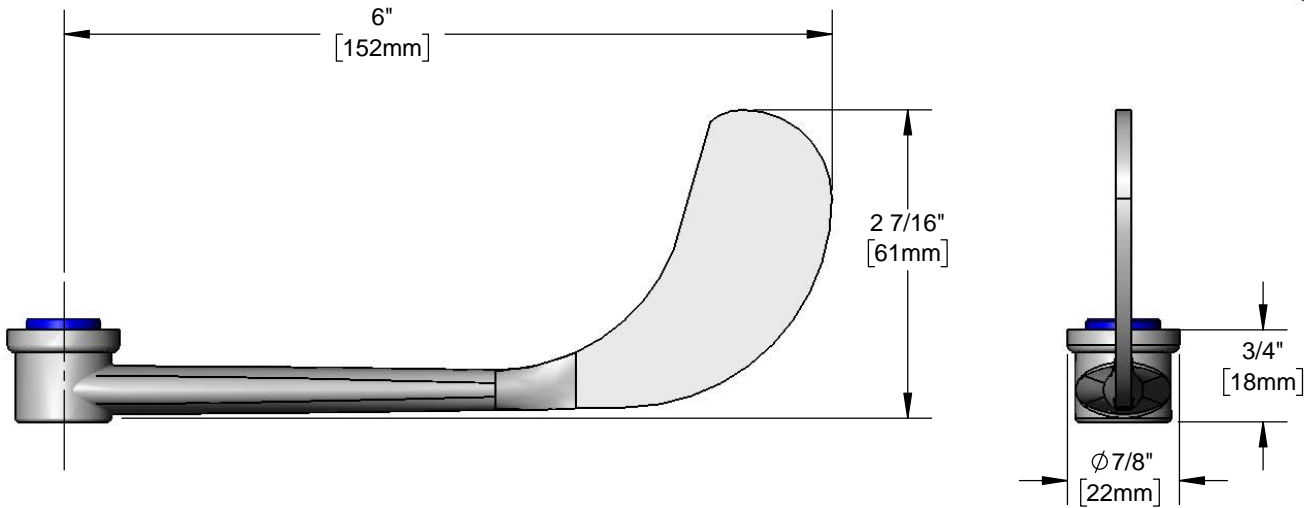

**Faucets and Fittings**  
**B-WH6C**

TAG:

*6" Wrist Action Handle*

**Architect/Engineering Specifications:**

6" wrist action handle w/ blue (CW) snap-in index. Fits all standard T&S Eterna and Cerama cartridges.

Job Name \_\_\_\_\_  
 Model Specified \_\_\_\_\_ Quantity \_\_\_\_\_  
 Variations Specified \_\_\_\_\_  
 Date \_\_\_\_\_

**Features & Benefits:**

- 6" wrist action handle
- Blue (CW) snap-in index
- Fits all T&S Eterna and Cerama cartridges
- Material: Chrome plated metal handle