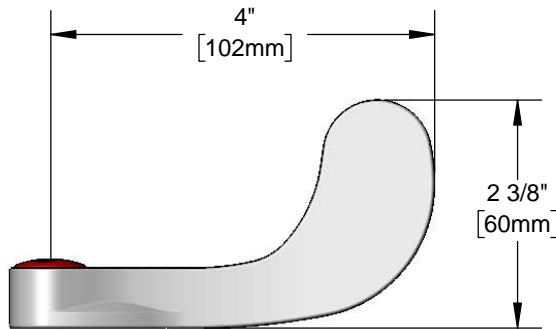

**Architect/Engineering Specifications:**

4" wrist action handle with red index and screw. Fits all standard T&S Eterna and Cerama cartridges.

Job Name \_\_\_\_\_  
 Model Specified \_\_\_\_\_ Quantity \_\_\_\_\_  
 Variations Specified \_\_\_\_\_  
 Date \_\_\_\_\_

**Features & Benefits:**

- 4" wrist action handle w/ red index & screw
- Material: Chrome plated metal handle

**Product Compliance:**

- N/A

**Warranty:** One Year (Limited)

**Performance Data:**

- N/A