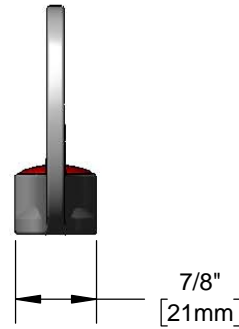

**Architect/Engineering Specifications:**

4" wrist action handle with red index and screw. Fits all standard T&S Eterna and Cerama cartridges.

Job Name \_\_\_\_\_  
 Model Specified \_\_\_\_\_ Quantity \_\_\_\_\_  
 Variations Specified \_\_\_\_\_  
 Date \_\_\_\_\_

**Features & Benefits:**

- 4" wrist action handle w/ red index & screw
- Material: Chrome plated metal handle

**Product Compliance:**

- N/A

**Warranty:** One Year (Limited)

**Performance Data:**

- N/A