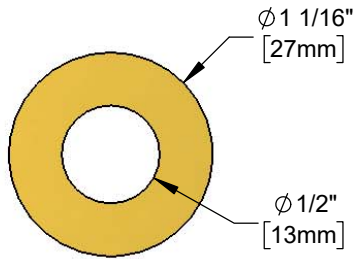

**Architect/Engineering Specifications:**

1 1/16" brass washer for T&S faucets.

Job Name \_\_\_\_\_  
 Model Specified \_\_\_\_\_ Quantity \_\_\_\_\_  
 Variations Specified \_\_\_\_\_  
 Date \_\_\_\_\_