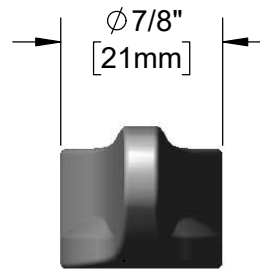

**Architect/Engineering Specifications:**

Anti-microbial coated lever handle. Fits all T&S Eterna compression and Cerama cartridges.

Job Name \_\_\_\_\_  
 Model Specified \_\_\_\_\_ Quantity \_\_\_\_\_  
 Variations Specified \_\_\_\_\_  
 Date \_\_\_\_\_

**Features & Benefits:**

- Anti-microbial coated lever handle
- Fits all T&S Eterna compression and Cerama cartridges
- Material: Anti-microbial coated chrome plated metal handle

**Product Compliance:**