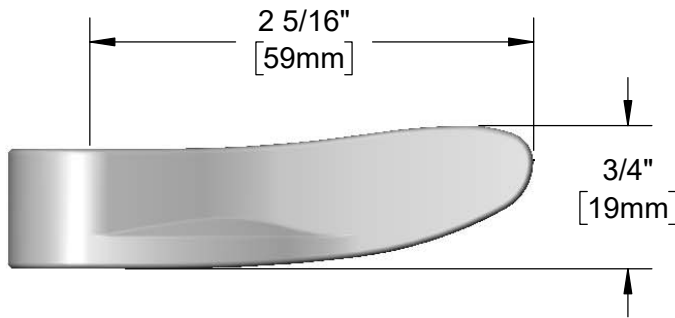

**Architect/Engineering Specifications:**

Anti-microbial coated lever handle. Fits all T&S Eterna compression and Cerama cartridges.

Job Name \_\_\_\_\_  
 Model Specified \_\_\_\_\_ Quantity \_\_\_\_\_  
 Variations Specified \_\_\_\_\_  
 Date \_\_\_\_\_

**Features & Benefits:**

- Anti-microbial coated lever handle
- Fits all T&S Eterna compression and Cerama cartridges
- Material: Anti-microbial coated chrome plated metal handle

**Product Compliance:**