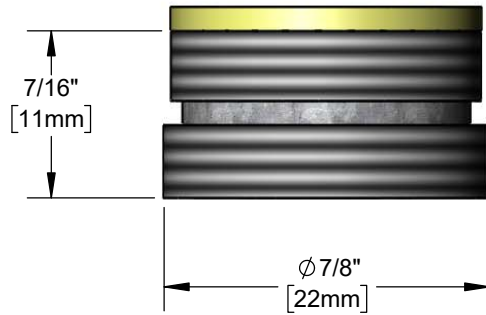

Architect/Engineering Specifications:

Rough chrome plated aerator adapter with 55/64-27 UN male x 13/16-27 UN male and washer. Certified to NSF 61-Section 9 and NSF 372.

Job Name \_\_\_\_\_  
 Model Specified \_\_\_\_\_ Quantity \_\_\_\_\_  
 Variations Specified \_\_\_\_\_  
 Date \_\_\_\_\_

Features & Benefits:

- Male aerator adapter w/ washer
- 55/64-27 UN male x 13/16-27 UN male
- Material: Rough chrome plated brass

Product Compliance:

- NSF 61 - Section 9
- NSF 372 (Low Lead Content)

Warranty: One Year (Limited)