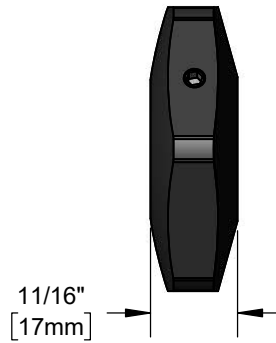

Architect/Engineering Specifications:

Black heat-resistant handle with (2) set screws.

Job Name _____

Model Specified _____ Quantity _____

Variations Specified _____

Date _____

Features & Benefits:

- Black heat-resistant handle
- (2) set screws included
- Material: Plastic