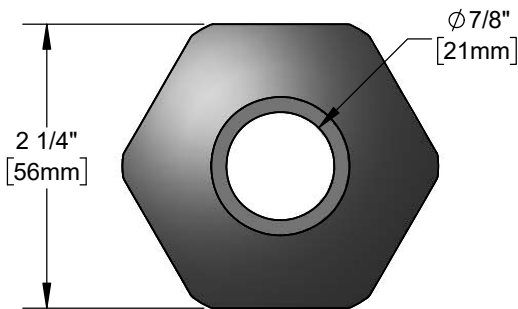

Architect/Engineering Specifications:

Black heat-resistant handle with (2) set screws.

Job Name _____

Model Specified _____ Quantity _____

Variations Specified _____

Date _____

Features & Benefits:

- Black heat-resistant handle
- (2) set screws included
- Material: Plastic