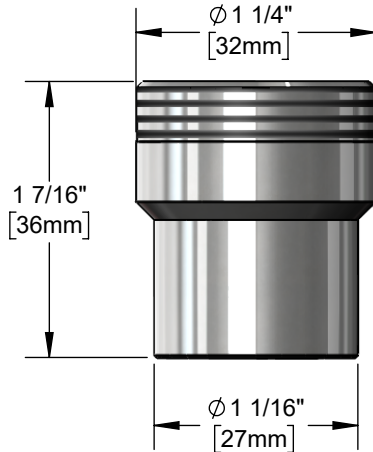

Architect/Engineering Specifications:

Large flow body spout adapter, 3/4-27 & 1 1/16-18 female thread by 1 1/4-18 male thread. Certified to NSF 61 - Section 9 & NSF 372.

Job Name _____

Model Specified _____ Quantity _____

Variations Specified _____

Date _____

Features & Benefits:

- Adapter, Big-Flo Body Spout
- 3/4-27 female thread
- 1 1/16-18 female thread
- 1 1/4-18 male thread
- Material: Chrome plated brass

Product Compliance: