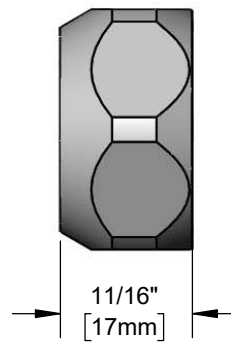

Architect/Engineering Specifications:

Polished chrome plated brass swivel nut with 1 1/8-20 UN female thread and (2) swivel piece o-rings.

Job Name _____
 Model Specified _____ Quantity _____
 Variations Specified _____
 Date _____

Features & Benefits:

- Chrome plated brass swivel nut w/ o-ring
- 1 1/8-20 UN female thread
- (2) swivel piece replacement o-rings
- Material: Chrome plated brass

Product Compliance:

- N/A

Warranty: One Year (Limited)