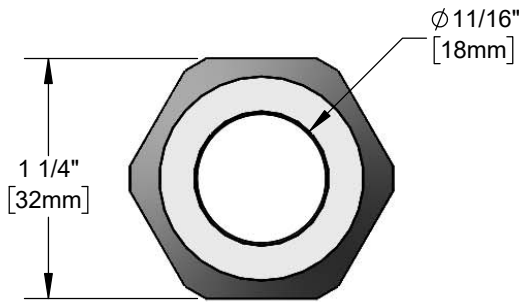

Architect/Engineering Specifications:

Polished chrome plated brass swivel nut with 1 1/8-20 UN female thread and (2) swivel piece o-rings.

Job Name _____
 Model Specified _____ Quantity _____
 Variations Specified _____
 Date _____

Features & Benefits:

- Chrome plated brass swivel nut w/ o-ring
- 1 1/8-20 UN female thread
- (2) swivel piece replacement o-rings
- Material: Chrome plated brass

Product Compliance:

- N/A

Warranty: One Year (Limited)