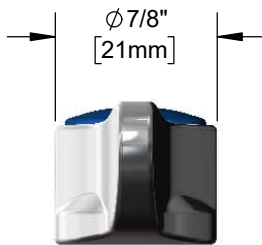

Architect/Engineering Specifications:

Lever handle with anti-microbial coating, blue index and screw. Fits all standard T&S Eterna and Cerama cartridges.

Job Name	_____
Model Specified	_____
Quantity	_____
Variations Specified	_____
Date	_____

Features & Benefits:

- Anti-microbial coated lever handle
- Blue index & screw included
- Fits all T&S Eterna compression and Cerama cartridges
- Material: Anti-microbial chrome plated metal handle

Product Compliance: