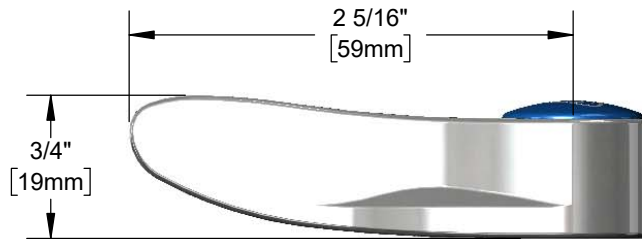

Architect/Engineering Specifications:

Lever handle with anti-microbial coating, blue index and screw. Fits all standard T&S Eterna and Cerama cartridges.

Job Name	_____
Model Specified	_____
Quantity	_____
Variations Specified	_____
Date	_____

Features & Benefits:

- Anti-microbial coated lever handle
- Blue index & screw included
- Fits all T&S Eterna compression and Cerama cartridges
- Material: Anti-microbial chrome plated metal handle

Product Compliance: