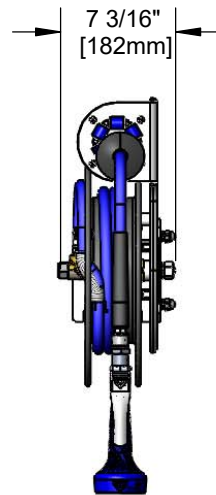

Epoxy Coated Retractable Hose Reels

B-7232-08M

TAG:

Open Epoxy Coated Hose Reel

Architect/Engineering Specifications:

Open epoxy coated steel hose reel, 1.07 GPM spray valve with swivel, 3/8" x 35' heavy-duty non-marking hose, ratcheting system, multi-fit bracket, adjustable hose bumper and 3/8" NPT female inlet.

Job Name _____
 Model Specified _____ Quantity _____
 Variations Specified _____
 Date _____

Features & Benefits:

- Open epoxy coated steel hose reel
- 1.07 GPM JetSpray valve w/ heat insulated handle & swivel
- 3/8" x 35' heavy-duty non-marking hose rated to 300 PSI
- Ratcheting system holds the length of hose until a slight tug to retract automatically
- 3/8" NPT female inlet
- Adjustable hose bumper
- Multi-fit bracket for wall, ceiling or under counter mounting
- Material: Epoxy coated steel open reel and wall bracket, polished chrome plated brass spray valve

Optional Hose Reel Spray Valves

- B-0107 Med Flow Spray Valve
- B-0108 Ergonomic Medium Flow Spray Valve (Standard)
- B-0108-H Ergonomic High Flow Spray Valve
- EB-0107 High Flow Spray Valve
- EB-2322 Extended Spray Wand
- MV-2516-24 Stainless Steel Rear Trigger Water Gun
- MV-2522-24 Stainless Steel Front Trigger Water Gun
- MV-3516-24 Aluminum Rear Trigger Water Gun