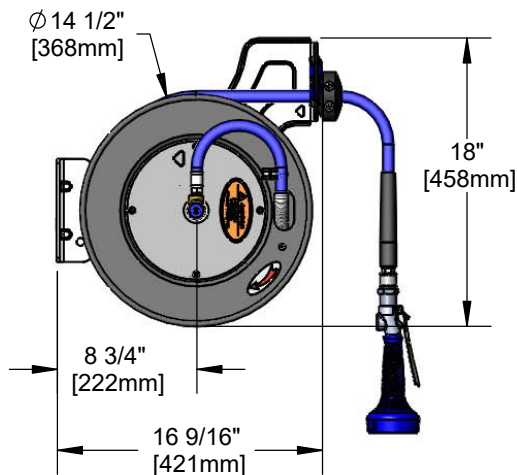

Epoxy Coated Retractable Hose Reels

B-7232-08M

TAG:

Open Epoxy Coated Hose Reel

Architect/Engineering Specifications:

Open epoxy coated steel hose reel, 1.07 GPM spray valve with swivel, 3/8" x 35' heavy-duty non-marking hose, ratcheting system, multi-fit bracket, adjustable hose bumper and 3/8" NPT female inlet.

Job Name _____
 Model Specified _____ Quantity _____
 Variations Specified _____
 Date _____

Features & Benefits:

- Open epoxy coated steel hose reel
- 1.07 GPM JetSpray valve w/ heat insulated handle & swivel
- 3/8" x 35' heavy-duty non-marking hose rated to 300 PSI
- Ratcheting system holds the length of hose until a slight tug to retract automatically
- 3/8" NPT female inlet
- Adjustable hose bumper
- Multi-fit bracket for wall, ceiling or under counter mounting
- Material: Epoxy coated steel open reel and wall bracket, polished chrome plated brass spray valve