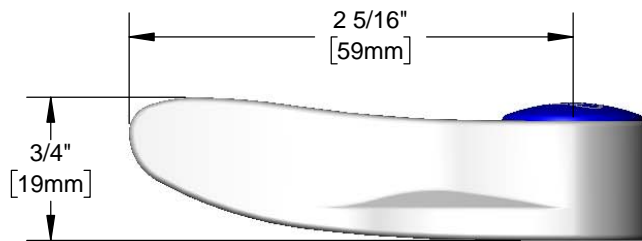

**Architect/Engineering Specifications:**

Lever handle with blue index and screw. Fits all standard T&S Eterna and Cerama cartridges.

Job Name \_\_\_\_\_

Model Specified \_\_\_\_\_ Quantity \_\_\_\_\_

Variations Specified \_\_\_\_\_

Date \_\_\_\_\_

**Features & Benefits:**

- Lever handle w/ blue index & screw
- Material: Chrome plated metal handle

**Product Compliance:**

- N/A

**Warranty:** One Year (Limited)

**Performance Data:**

- N/A