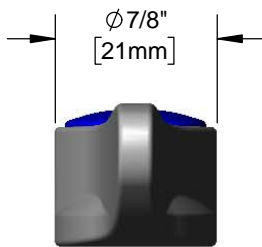

**Architect/Engineering Specifications:**

Lever handle with blue index and screw. Fits all standard T&S Eterna and Cerama cartridges.

Job Name \_\_\_\_\_

Model Specified \_\_\_\_\_ Quantity \_\_\_\_\_

Variations Specified \_\_\_\_\_

Date \_\_\_\_\_

**Features & Benefits:**

- Lever handle w/ blue index & screw
- Material: Chrome plated metal handle

**Product Compliance:**

- N/A

**Warranty:** One Year (Limited)

**Performance Data:**

- N/A