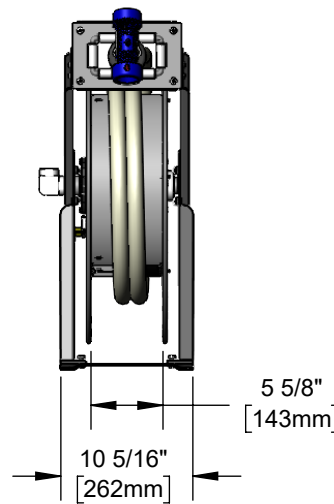

### Heavy Duty Hose Reel

#### Architect/Engineering Specifications:

Open epoxy coated heavy duty hose reel, rear trigger water gun, 3/4" x 50' industrial grade white hose, ratcheting system, adjustable hose bumper and 3/4" NPT female inlet.

#### Features & Benefits:

- Open epoxy coated heavy duty hose reel
- Stainless steel rear trigger water gun with rubber cover and 9/16" orifice
- 3/4" x 50' industrial grade white hose rated to 300 PSI
- Ratcheting system holds the length of hose until a slight tug to retract automatically
- 3/4" NPT female inlet
- Adjustable hose bumper
- Material: Epoxy coated steel open reel & wall bracket and stainless steel water gun