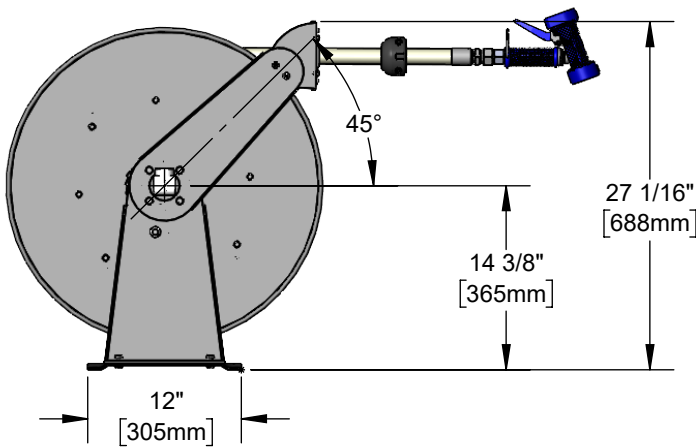

#### Architect/Engineering Specifications:

Open epoxy coated heavy duty hose reel, rear trigger water gun, 3/4" x 50' industrial grade white hose, ratcheting system, adjustable hose bumper and 3/4" NPT female inlet.

#### Features & Benefits:

- Open epoxy coated heavy duty hose reel
- Stainless steel rear trigger water gun with rubber cover and 9/16" orifice
- 3/4" x 50' industrial grade white hose rated to 300 PSI
- Ratcheting system holds the length of hose until a slight tug to retract automatically
- 3/4" NPT female inlet
- Adjustable hose bumper
- Material: Epoxy coated steel open reel & wall bracket and stainless steel water gun