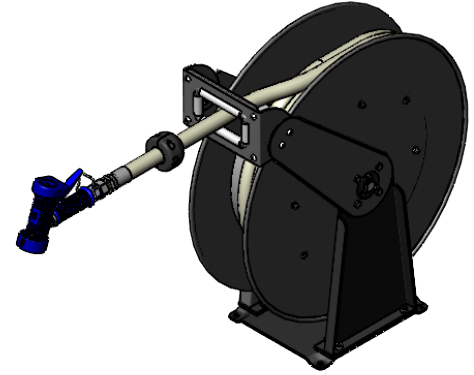

### Heavy Duty Hose Reel

#### Architect/Engineering Specifications:

Open epoxy coated heavy duty hose reel, rear trigger water gun, 3/4" x 50' industrial grade white hose, ratcheting system, adjustable hose bumper and 3/4" NPT female inlet.

#### Features & Benefits:

- Open epoxy coated heavy duty hose reel
- Stainless steel rear trigger water gun with rubber cover and 9/16" orifice
- 3/4" x 50' industrial grade white hose rated to 300 PSI
- Ratcheting system holds the length of hose until a slight tug to retract automatically
- 3/4" NPT female inlet
- Adjustable hose bumper
- Material: Epoxy coated steel open reel & wall bracket and stainless steel water gun