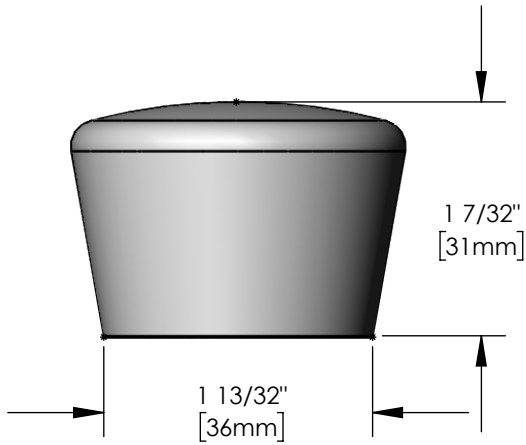

Architect/Engineering Specifications:

Chrome plated metal cap with spanner screw and spanner bit. Use with metering faucets.

Job Name _____

Model Specified _____ Quantity _____

Variations Specified _____

Date _____

Features & Benefits:

- Chrome plated cap
- Spanner screw included
- Spanner bit included
- Material: Chrome plated metal

Product Compliance:

- N/A

Warranty: One Year (Limited)

Performance Data:

- N/A