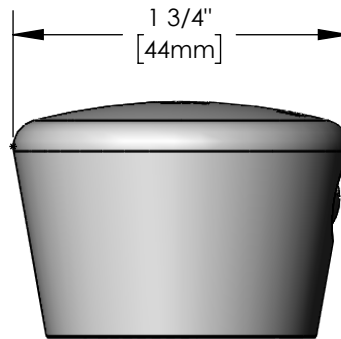

Architect/Engineering Specifications:

Chrome plated metal cap with spanner screw and spanner bit. Use with metering faucets.

Job Name _____

Model Specified _____ Quantity _____

Variations Specified _____

Date _____

Features & Benefits:

- Chrome plated cap
- Spanner screw included
- Spanner bit included
- Material: Chrome plated metal

Product Compliance:

- N/A

Warranty: One Year (Limited)

Performance Data:

- N/A