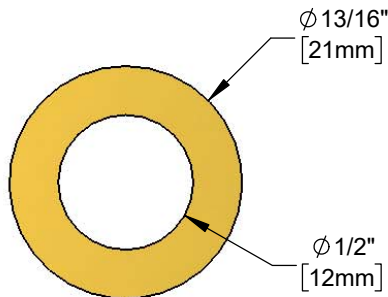

Architect/Engineering Specifications:

13/16" brass washer T&S faucets.

Job Name _____
 Model Specified _____ Quantity _____
 Variations Specified _____
 Date _____

Features & Benefits:

- Brass washer for T&S faucets
- Material: Brass