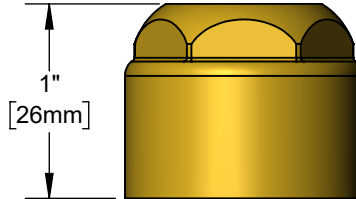

Architect/Engineering Specifications:

EasyInstall concealed widespread bonnet

Job Name _____

Model Specified _____ Quantity _____

Variations Specified _____

Date _____

Features & Benefits:

- EasyInstall concealed widespread bonnet
- Material: Brass