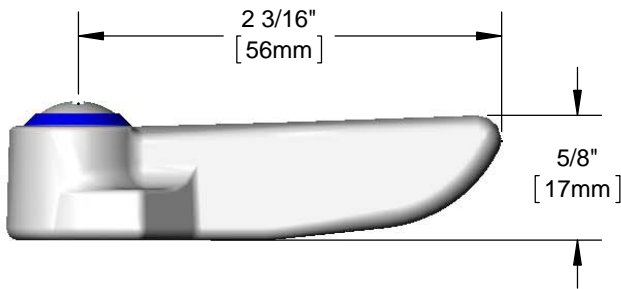

**Architect/Engineering Specifications:**

Lever handle with blue index and screw. Fits all standard T&S compression and ceramic cartridges.

Job Name	_____
Model Specified	_____
Quantity	_____
Variations Specified	_____
Date	_____

**Features & Benefits:**

- Lever handle w/ blue index & screw
- Material: Chrome plated metal handle

**Product Compliance:**

- N/A

**Warranty:** One Year (Limited)

**Performance Data:**

- N/A