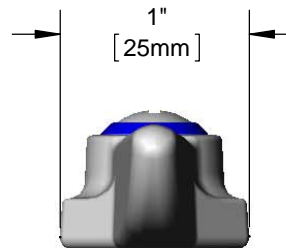

**Architect/Engineering Specifications:**

Lever handle with blue index and screw. Fits all standard T&S compression and ceramic cartridges.

Job Name	_____
Model Specified	_____
Quantity	_____
Variations Specified	_____
Date	_____