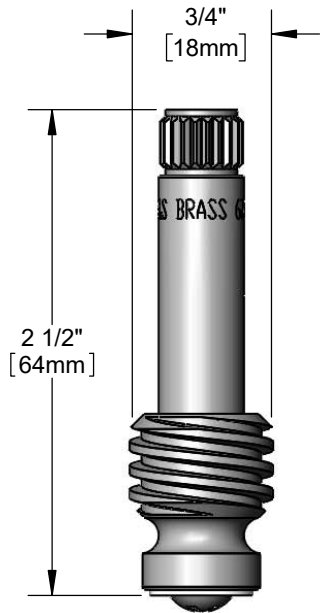

Architect/Engineering Specifications:

Eterna LTC spindle with seat washer. Fits all T&S faucets. Certified to NSF 61-Section 9 and NSF 372.

Job Name _____

Model Specified _____ Quantity _____

Variations Specified _____

Date _____

Features & Benefits:

- Eterna LTC Spindle
- Seat washer included
- Fits all T&S faucets
- Material: Chrome plated brass

Product Compliance:

- NSF 61 - Section 9
- NSF 372 (Low Lead Content)

Warranty: One Year (Limited)