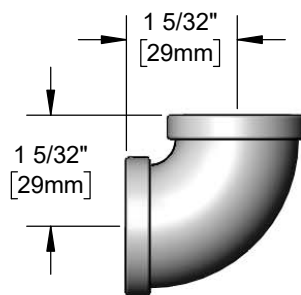

Architect/Engineering Specifications:

Polish chrome plated 3/4" NPT cast elbow.

Job Name _____
 Model Specified _____ Quantity _____
 Variations Specified _____
 Date _____

Features & Benefits:

- Polish chrome plated 3/4" NPT cast elbow
- Material: Polish chrome plated brass