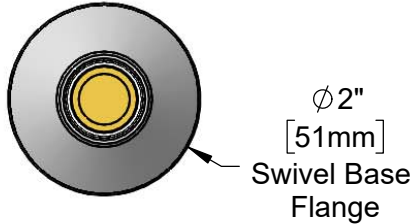

Swivel Base Flange

EZ-K  
EasyInstall Kit  
Converts Rigid Risers &  
Nozzles for Use with  
Swivel Outlet (Included)

Swivel Outlet  
Accepts Standard  
T&S Swing Nozzles.  
Rigid Conversion Requires  
014200-45 Lock Washer  
(Included).

1/2" NPT  
Male Thread

Mounting Surface

1/2"-14 NPSL  
Male Thread

4 5/8"  
[117mm]

Product Specifications:  
Center Body (New Style)

Product Compliance:  
NSF 61 - Section 9  
NSF 372 (Low Lead Content)