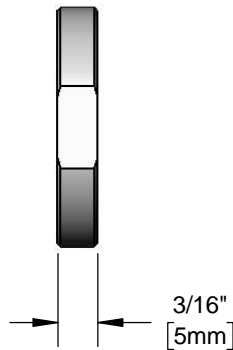

Architect/Engineering Specifications:

Chrome plated brass escutcheon lock nut for workboard faucets.

Job Name _____
 Model Specified _____ Quantity _____
 Variations Specified _____
 Date _____

Features & Benefits:

- Escutcheon lock nut
- Material: Chrome plated brass

Product Compliance:

- N/A

Warranty: One Year (Limited)

Performance Data:

- N/A