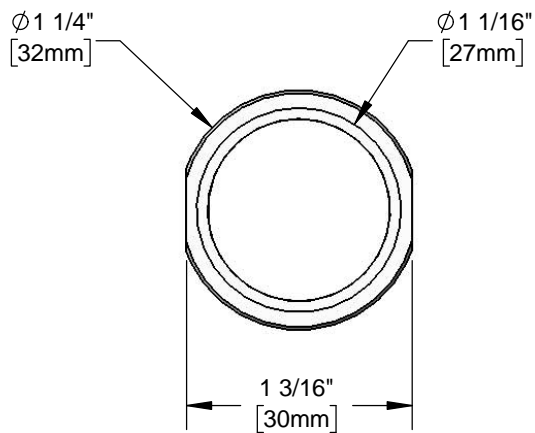

Architect/Engineering Specifications:

Chrome plated brass escutcheon lock nut for workboard faucets.

Job Name _____
 Model Specified _____ Quantity _____
 Variations Specified _____
 Date _____

Features & Benefits:

- Escutcheon lock nut
- Material: Chrome plated brass

Product Compliance:

- N/A

Warranty: One Year (Limited)

Performance Data:

- N/A