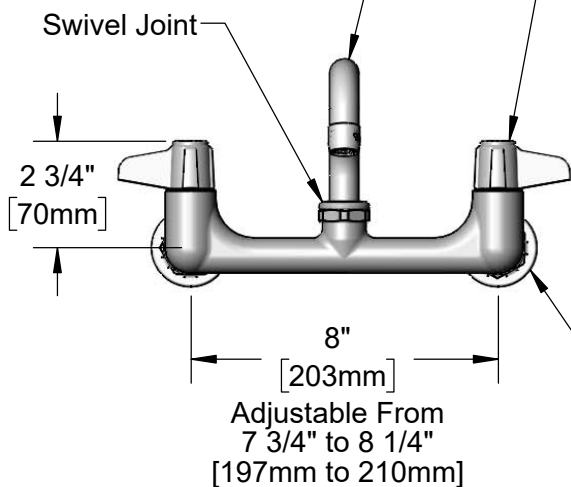

ADA Compliant

This Space for Architect/Engineer Approval

Job Name _____ Date _____

Model Specified _____ Quantity _____

Customer/Wholesaler _____

Contractor _____

Architect/Engineer _____

5SP-08
8" equip Swing Nozzle
w/ Laminar Flow Device.
Rigid Conversion Requires
014200-45 Lock Washer
(Sold Separately)

Quarter-Turn
Ceramic Cartridges &
equip Lever Handles
w/ Color Coded Screws

B-0425-M
1/2" NPT Supply
Nipple Kit (Included)

Rough-In Requirement:
(2) ϕ 1" [25mm] Mounting Holes

Model Number

5F-8WLZ08

Product Specifications:

8" Wall Mount Mixing Faucet, Quarter-Turn Ceramic Cartridges, equip Lever Handles, 8" equip Swing Nozzle & 1/2" NPT Male Supply Nipple Kit

Product Compliance:

ASME A112.18.1 / CSA B125.1
NSF 61 - Section 9
NSF 372 (Low Lead Content)
ANSI A117.1 (ADA)

Model Number

5F-8WLZ08

Product Specifications:

8" Wall Mount Mixing Faucet, Quarter-Turn Ceramic Cartridges, equip Lever Handles, 8" equip Swing Nozzle & 1/2" NPT Male Supply Nipple Kit

Product Compliance: