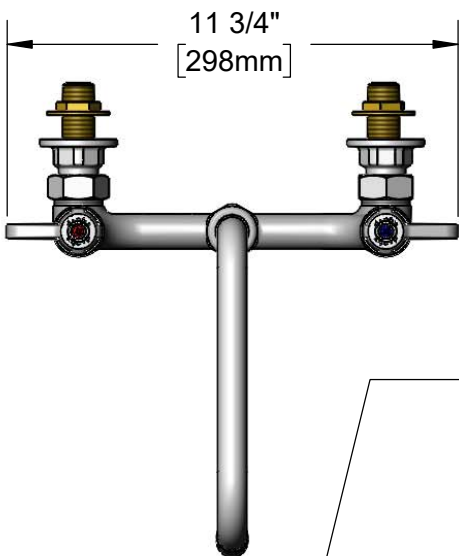

ADA Compliant

This Space for Architect/Engineer Approval

Job Name _____ Date _____

Model Specified _____ Quantity _____

Customer/Wholesaler _____

Contractor _____

Architect/Engineer _____

5SP-08
8" equip Swing Nozzle
w/ Laminar Flow Device.
Rigid Conversion Requires
014200-45 Lock Washer
(Sold Separately)

Quarter-Turn
Ceramic Cartridges &
equip Lever Handles
w/ Color Coded Screws

B-0425-M
1/2" NPT Supply
Nipple Kit (Included)

Rough-In Requirement:
(2) ϕ 1" [25mm] Mounting Holes

Model Number

5F-8WLZ08

Product Specifications:

8" Wall Mount Mixing Faucet, Quarter-Turn Ceramic Cartridges, equip Lever Handles, 8" equip Swing Nozzle & 1/2" NPT Male Supply Nipple Kit

Product Compliance:

ASME A112.18.1 / CSA B125.1
NSF 61 - Section 9
NSF 372 (Low Lead Content)
ANSI A117.1 (ADA)

Model Number

5F-8WLZ08

Product Specifications:

8" Wall Mount Mixing Faucet, Quarter-Turn Ceramic Cartridges, equip Lever Handles, 8" equip Swing Nozzle & 1/2" NPT Male Supply Nipple Kit

Product Compliance: