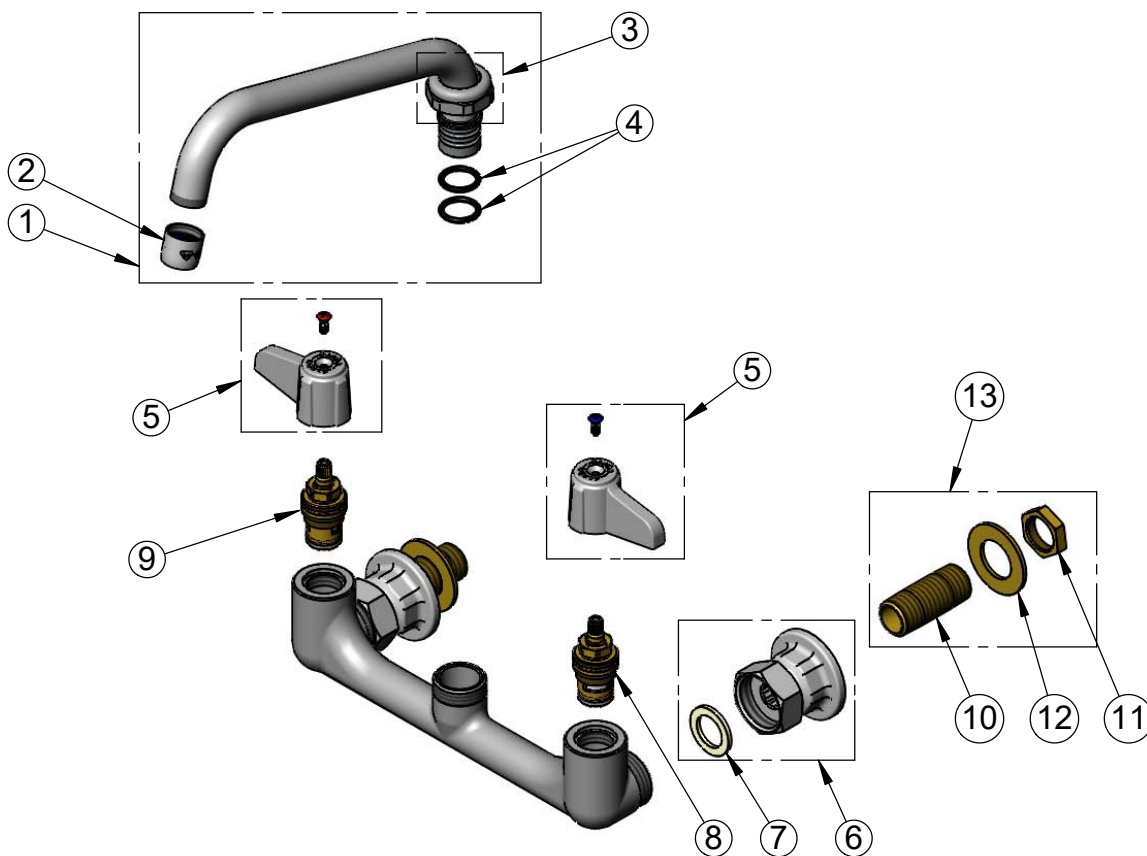

Quarter-Turn
Ceramic Cartridges &
equip Lever Handles
w/ Color Coded Screws

B-0425-M
1/2" NPT Supply
Nipple Kit (Included)

Rough-In Requirement:
(2) ϕ 1" [25mm] Mounting Holes

Model Number

5F-8WLZ08

Product Specifications:

8" Wall Mount Mixing Faucet, Quarter-Turn Ceramic Cartridges, equip Lever Handles, 8" equip Swing Nozzle & 1/2" NPT Male Supply Nipple Kit

Product Compliance:

ASME A112.18.1 / CSA B125.1
NSF 61 - Section 9
NSF 372 (Low Lead Content)
ANSI A117.1 (ADA)

equip
Foodservice
Accessories

2 Saddleback Cove, P.O. Box 1088
Travelers Rest, South Carolina 29690
Phone: 800.891.4808 Fax: 800.868.0084
equip.tsbrass.com

ITEM NO.	SALES NO.	DESCRIPTION
1	5SP-08	8" equip Swing Nozzle
2	014250-45	Laminar Flow Device
3	013839-25	equip Swivel Nut
4	013848-45	O-Ring
5	5-HDL-L	equip Lever Handle w/ Color Coded Screws
6	00AA	1/2" NPT Female Eccentric Flange
7	001019-45	Coupling Nut Washer
8	013788-45	equip Quarter-Turn Ceramic Cartridge, LTC
9	013787-45	equip Quarter-Turn Ceramic Cartridge, RTC
10	000422-20	1/2" NPT x 2" Supply Nipple
11	002954-45	Shank Lock Nut
12	000999-45	Brass Lock Washer
13	B-0425-M	1/2" NPT Supply Nipple Kit (2)

Model Number

5F-8WLZ08

Product Specifications:

8" Wall Mount Mixing Faucet, Quarter-Turn Ceramic Cartridges, equip Lever Handles, 8" equip Swing Nozzle & 1/2" NPT Male Supply Nipple Kit

Product Compliance: