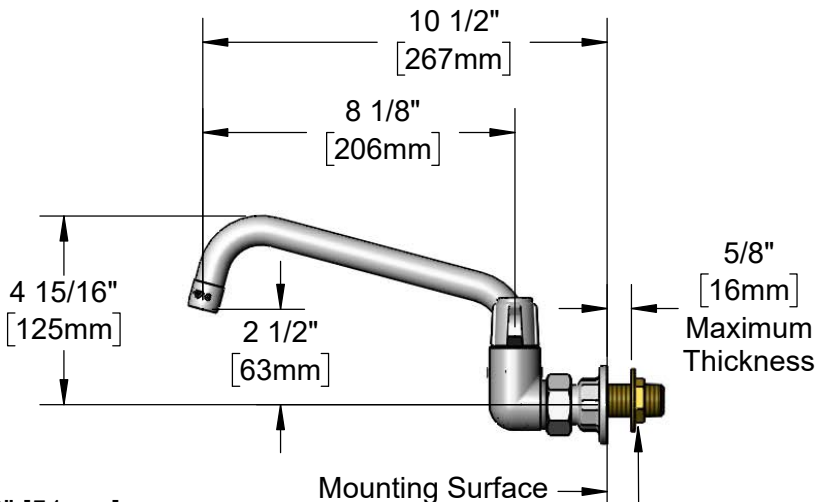

ADA Compliant

This Space for Architect/Engineer Approval

Job Name _____ Date _____

Model Specified _____ Quantity _____

Customer/Wholesaler _____

Contractor _____

Architect/Engineer _____

5SP-08
8" equip Swing Nozzle
w/ Laminar Flow Device.
Rigid Conversion Requires
014200-45 Lock Washer
(Sold Separately)

Quarter-Turn
Ceramic Cartridges &
equip Lever Handles
w/ Color Coded Screws

B-0425-M
1/2" NPT Supply
Nipple Kit (Included)

Rough-In Requirement:
(2) ϕ 1" [25mm] Mounting Holes

Model Number

5F-8WLZ08

Product Specifications:

8" Wall Mount Mixing Faucet, Quarter-Turn Ceramic Cartridges, equip Lever Handles, 8" equip Swing Nozzle & 1/2" NPT Male Supply Nipple Kit

Product Compliance:

ASME A112.18.1 / CSA B125.1
NSF 61 - Section 9
NSF 372 (Low Lead Content)
ANSI A117.1 (ADA)

Model Number

5F-8WLZ08

Product Specifications:

8" Wall Mount Mixing Faucet, Quarter-Turn Ceramic Cartridges, equip Lever Handles, 8" equip Swing Nozzle & 1/2" NPT Male Supply Nipple Kit

Product Compliance: