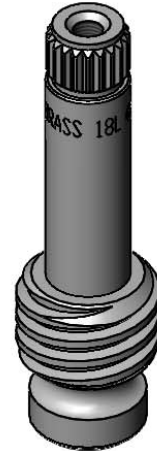

Architect/Engineering Specifications:

Eterna RTC spindle with seat washer. Fits all T&S faucets. Certified to NSF 61-Section 9 and NSF 372.

Job Name _____
 Model Specified _____ Quantity _____
 Variations Specified _____
 Date _____

Features & Benefits:

- Eterna RTC spindle
- Seat washer included
- Fits all T&S faucets
- Material: Chrome plated brass

Product Compliance:

- NSF 61 - Section 9
- NSF 372 (Low Lead Content)

Warranty: One Year (Limited)