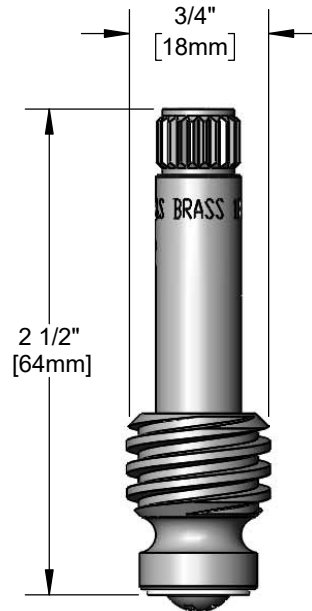

Architect/Engineering Specifications:

Eterna RTC spindle with seat washer. Fits all T&S faucets. Certified to NSF 61-Section 9 and NSF 372.

Job Name _____
 Model Specified _____ Quantity _____
 Variations Specified _____
 Date _____

Features & Benefits:

- Eterna RTC spindle
- Seat washer included
- Fits all T&S faucets
- Material: Chrome plated brass

Product Compliance:

- NSF 61 - Section 9
- NSF 372 (Low Lead Content)

Warranty: One Year (Limited)