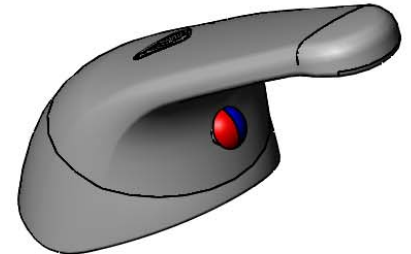

Architect/Engineering Specifications:

Anti-microbial polished chrome plated brass short single lever with temperature index, set screw and hex wrench.

Job Name _____
 Model Specified _____ Quantity _____
 Variations Specified _____
 Date _____

Features & Benefits:

- Anti-microbial coating
- Polished chrome plated brass short single lever
- Temperature index, set screw and hex wrench included
- Material: Polished chrome plated brass

Product Compliance: