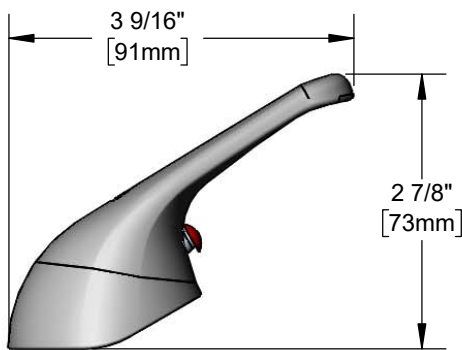

Architect/Engineering Specifications:

Anti-microbial polished chrome plated brass short single lever with temperature index, set screw and hex wrench.

Job Name _____
 Model Specified _____ Quantity _____
 Variations Specified _____
 Date _____

Features & Benefits:

- Anti-microbial coating
- Polished chrome plated brass short single lever
- Temperature index, set screw and hex wrench included
- Material: Polished chrome plated brass

Product Compliance: