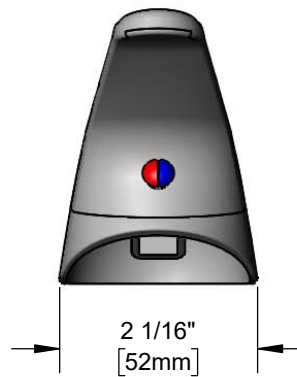

Architect/Engineering Specifications:

Anti-microbial polished chrome plated brass short single lever with temperature index, set screw and hex wrench.

Job Name _____
 Model Specified _____ Quantity _____
 Variations Specified _____
 Date _____

Features & Benefits:

- Anti-microbial coating
- Polished chrome plated brass short single lever
- Temperature index, set screw and hex wrench included
- Material: Polished chrome plated brass

Product Compliance: