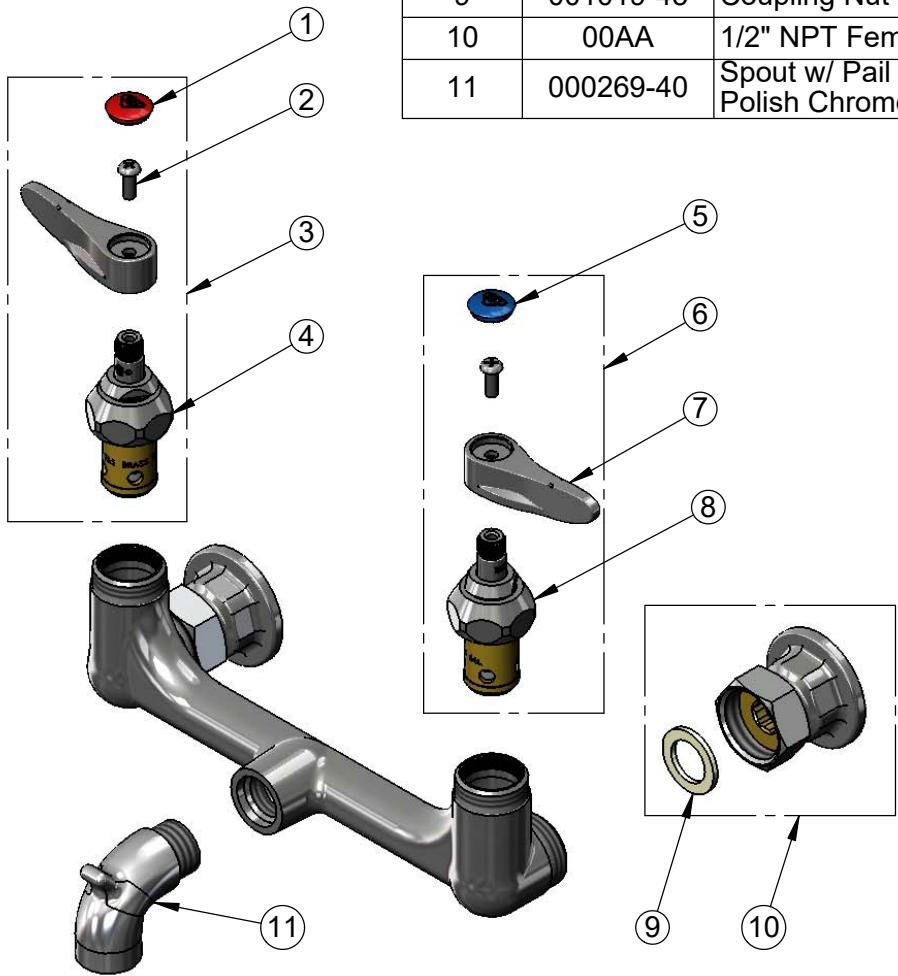

**Product Specifications:**  
 8" Wall Mount Service Sink Faucet, Quarter-Turn Eterna Cartridges w/ Spring Checks, Lever Handles, Pail Hook Spout w/ Plain End Outlet, Polish Chrome Finish & 1/2" NPT Female Inlets

**Product Compliance:**

ASME A112.18.1 / CSA B125.1  
NSF 61 - Section 9  
NSF 372 (Low Lead Content)  
ANSI A117.1 (ADA)

**T&S BRASS AND BRONZE WORKS, INC.**  
 2 Saddleback Cove / P.O. Box 1088  
 Travelers Rest, SC 29690

Model No.  
**B-0672-POL**

Item No.

Travelers Rest, SC: 800-476-4103 • Simi Valley, CA: 800-423-0150 • Fax: 864-834-3518 • www.tsbrass.com

ITEM NO.	SALES NO.	DESCRIPTION
1	001193-19NS	Red Button Index, Press-in
2	000925-45	Lab Handle Screw
3	002712-40NS	Eterna Cartridge, RTC w/ Spring Check, Handle, Index & Screw
4	012443-40NS	Eterna Cartridge, RTC w/ Spring Check
5	018506-19NS	Blue Button Index, Press-in
6	002711-40NS	Eterna Cartridge, LTC w/ Spring Check, Handle, Index & Screw
7	001638-45NS	Lever Handle (New Style)
8	012442-40NS	Eterna Cartridge, LTC w/ Spring Check
9	001019-45	Coupling Nut Washer
10	00AA	1/2" NPT Female Eccentric Flange
11	000269-40	Spout w/ Pail Hook & Plain End Outlet, Polish Chrome