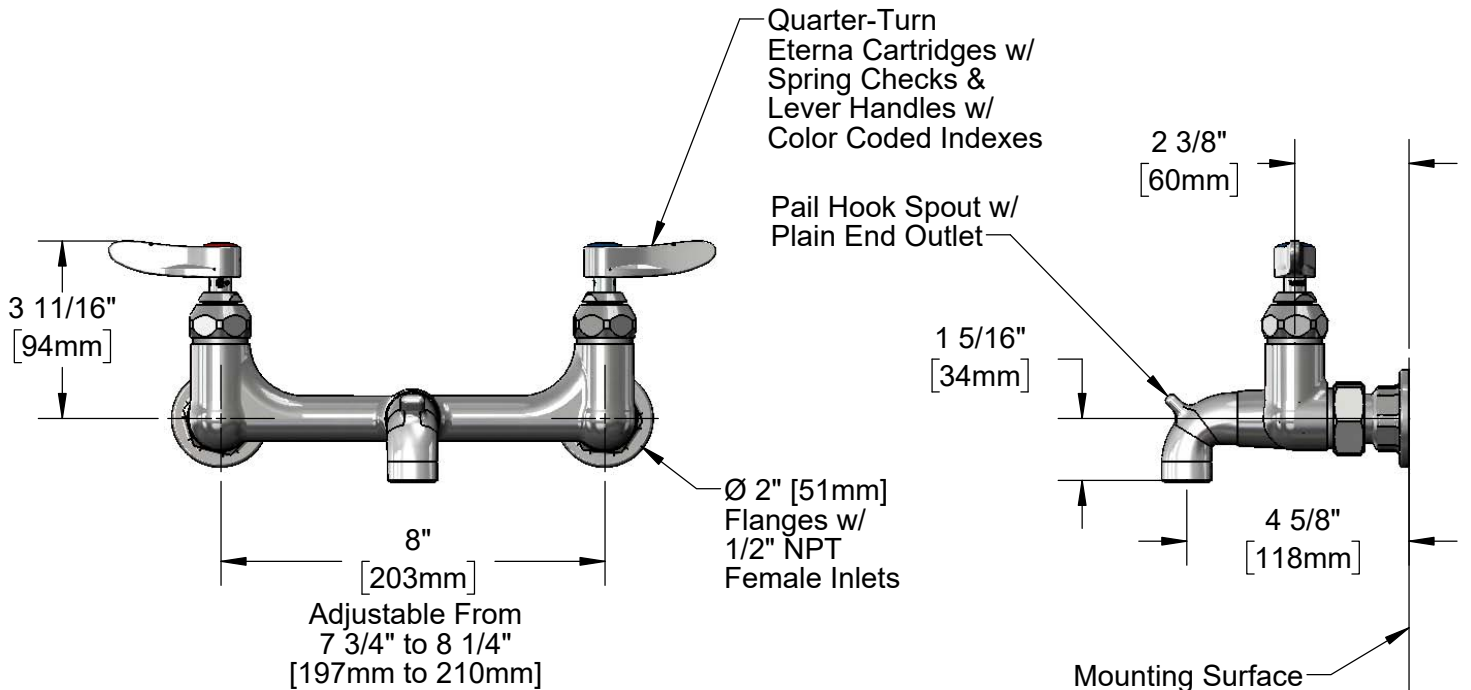

**Product Specifications:**  
 8" Wall Mount Service Sink Faucet, Quarter-Turn Eterna Cartridges w/ Spring Checks, Lever Handles, Pail Hook Spout w/ Plain End Outlet, Polish Chrome Finish & 1/2" NPT Female Inlets

Model No.  
**B-0672-POL**

Item No.

Travelers Rest, SC: 800-476-4103 • Simi Valley, CA: 800-423-0150 • Fax: 864-834-3518 • www.tsbrass.com

ITEM NO.	SALES NO.	DESCRIPTION
1	001193-19NS	Red Button Index, Press-in
2	000925-45	Lab Handle Screw
3	002712-40NS	Eterna Cartridge, RTC w/ Spring Check, Handle, Index & Screw
4	012443-40NS	Eterna Cartridge, RTC w/ Spring Check
5	018506-19NS	Blue Button Index, Press-in
6	002711-40NS	Eterna Cartridge, LTC w/ Spring Check, Handle, Index & Screw
7	001638-45NS	Lever Handle (New Style)
8	012442-40NS	Eterna Cartridge, LTC w/ Spring Check
9	001019-45	Coupling Nut Washer
10	00AA	1/2" NPT Female Eccentric Flange
11	000269-40	Spout w/ Pail Hook & Plain End Outlet, Polish Chrome