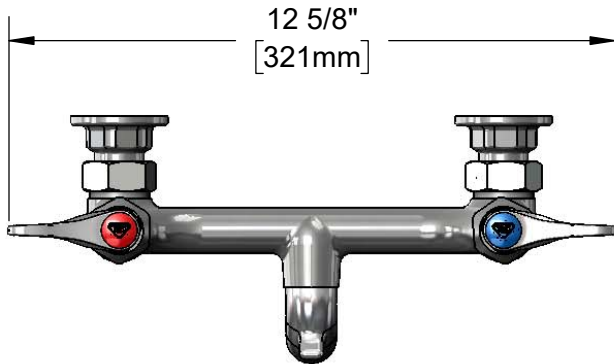

**Product Specifications:**  
 8" Wall Mount Service Sink Faucet, Quarter-Turn Eterna Cartridges w/ Spring Checks, Lever Handles, Pail Hook Spout w/ Plain End Outlet, Polish Chrome Finish & 1/2" NPT Female Inlets