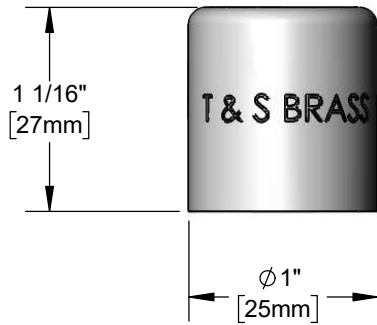

Architect/Engineering Specifications:

Rough chrome plated hose barrel with 7/8-20 UN thread.

Job Name _____
 Model Specified _____ Quantity _____
 Variations Specified _____
 Date _____

Features & Benefits:

- Hose barrel
- 7/8-20 UN thread
- Special hose thread for T&S stainless steel hose
- Material: Rough chrome plated brass

Product Compliance:

- N/A

Warranty: One Year (Limited)

Performance Data:

- N/A