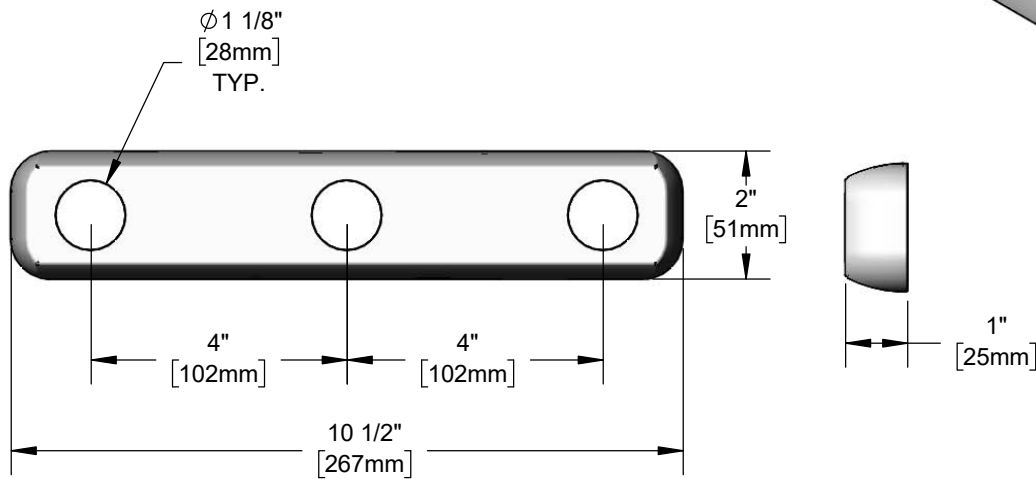

Architect/Engineering Specifications:

Polished chrome plated brass escutcheon for T&S old style workboard faucets.

Job Name _____
 Model Specified _____ Quantity _____
 Variations Specified _____
 Date _____